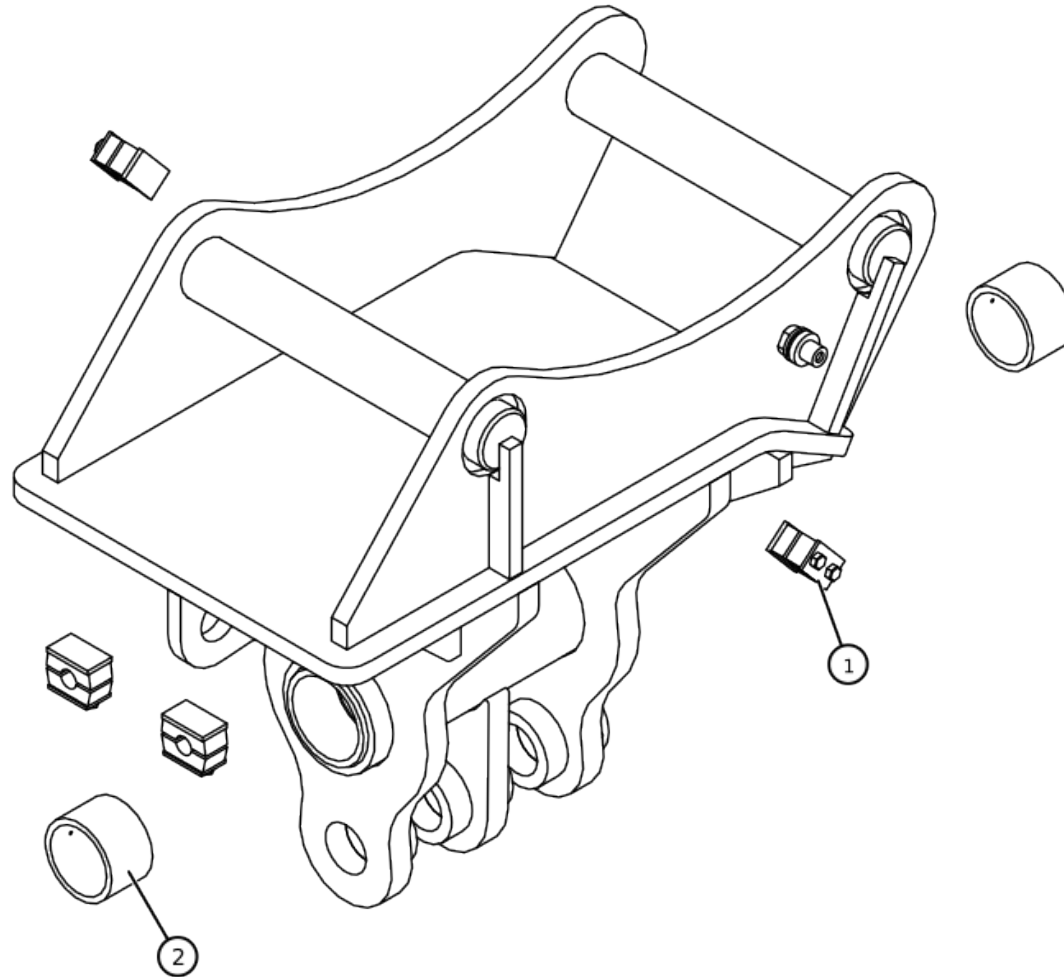

ID	Part Number	Description	Qty
1	135967-00	HOSE CLAMP, 1/2" SINGLE	4
2	42082-00	*BUSHING, 2.750 ID X 3.250 OD	2