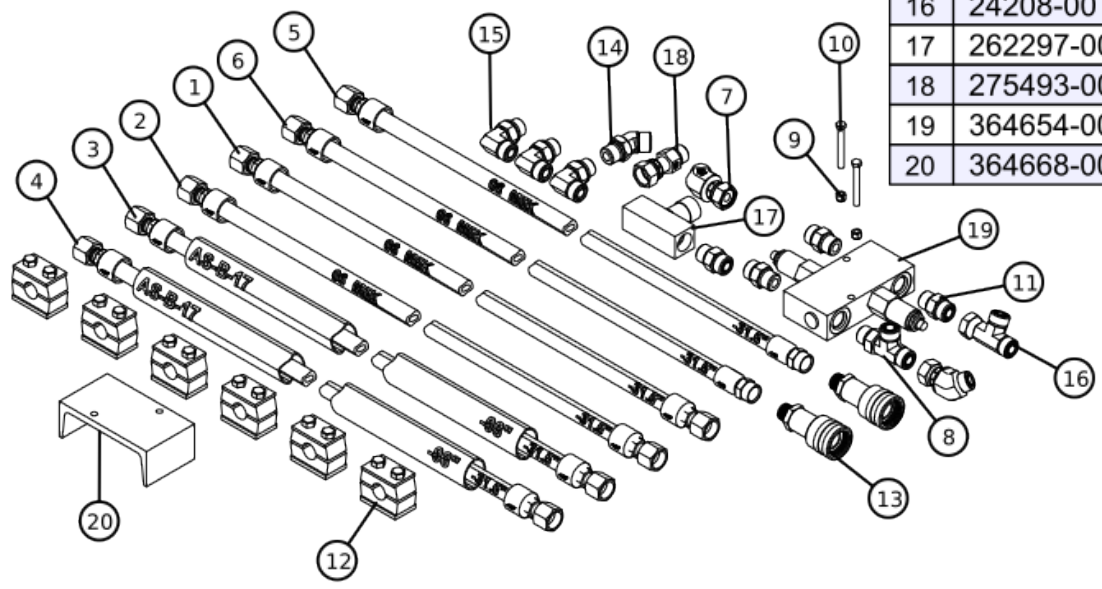

---

Pos	SKU	Description	Qty
20	116796-00	O-RING, 3-3/4 ID X 3/8 WIRE	2
21	361245-00	PIN/1.990 X 11.25/BOLT/SP SP, 2	1
22	364866-00	PIN/2.740 X 16.375/ASSY/SP	1

---

ID	Part Number	Description	Qty
1	135967-00	HOSE CLAMP, 1/2" SINGLE	4
2	42082-00	*BUSHING, 2.750 ID X 3.250 OD	2

---

Pos	SKU	Description	Qty
1	135967-00	HOSE CLAMP, 1/2" SINGLE	4
3	42082-00	*BUSHING, 2.750 ID X 3.250 OD 2.000 WIDE - IR-445232	2

---

ID	Part Number	Description	Qty
1	364654-00	CROSS-OVER RELIEF VALVE	1
2	42082-00	*BUSHING, 2.750 ID X 3.250 OD	2

---

Pos	SKU	Description	Qty
1	364654-00	CROSS-OVER RELIEF VALVE XRDH101S50-8T (PARKER)	1
2	42082-00	*BUSHING, 2.750 ID X 3.250 OD 2.000 WIDE - IR-445232	2

---

ID	Part Number	Description	Qty
1	11348-2074	HOSE ASSY, 3/8 X 019.5 HYD	1
2	11348-2076	HOSE ASSY, 3/8 X 017.5 HYD	1
3	11348-2077	HOSE ASSY, 3/8 X 035 HYD HG	1
4	11348-2078	HOSE ASSY, 3/8 X 028 HYD HG	1
5	11348-2085	HOSE ASSY, 3/8 X 130 HYD	1
6	11348-2087	HOSE ASSY, 3/8 X 133 HYD	1
7	103321-00	AD/45/08ORSSF X 08ORSM	2
8	11086-00	AD/RUNTEE/08ORSM X 08ORBM	1
9	11502-00	LOCKNUT, 1/4 UNC/NYL/100B/GR2	2
10	11518-00	HCS, 1/4 UNC X 2, GR 5	2
11	123790-00	AD/STR/08ORBM X 08ORSM	4
12	135967-00	HOSE CLAMP, 1/2" SINGLE	6
13	137257-00	AD/QD/06NPTM X 06F/10000PSI	2
14	142583-00	AD/45/08ORBM X 08ORSM	1
15	143551-00	AD/90/08ORBM X 08ORSM	3
16	24208-00	AD/RUNTEE/08ORSM X 08ORSSF	1
17	262297-00	NEEDLE VALVE, N820S	1
18	275493-00	AD/STR/08ORBM X 08ORSSF	1
19	364654-00	CROSS-OVER RELIEF VALVE	1
20	364668-00	FOR MOUNTING 364654-00	1