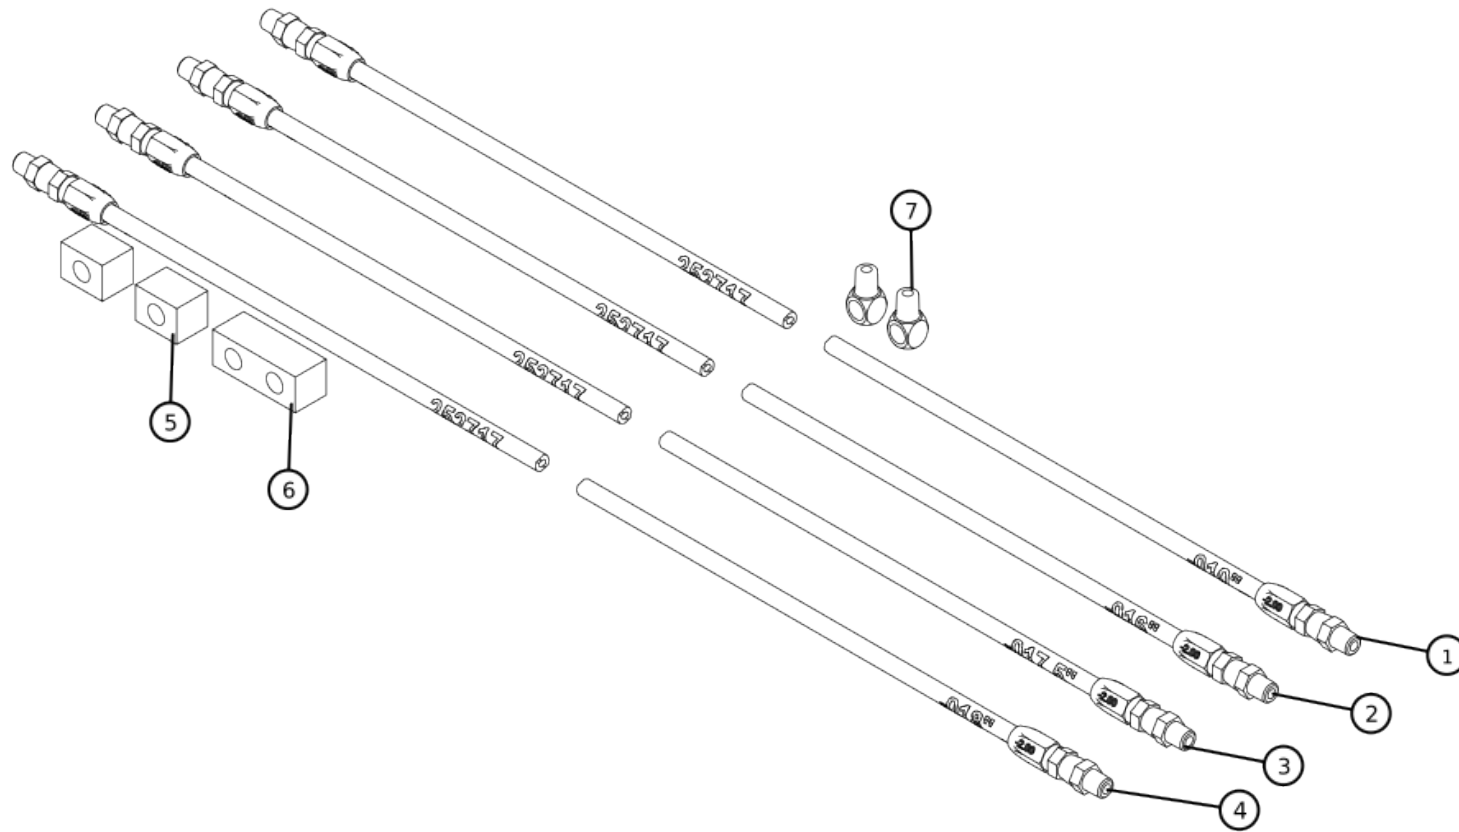

ID	Part Number	Description	Qty
1	364697-0001	HOSE ASSY, 1/8 X 014	1
2	364697-0002	HOSE ASSY, 1/8 X 020	1
3	364697-0003	HOSE ASSY, 1/8 X 021.5	1
4	364697-0004	HOSE ASSY, 1/8 X 022	1
5	364695-00	HEADER BLOCK, 1 INLET	2
6	364696-00	HEADER BLOCK, 2 INLET	1
7	364737-00	90 DEGREE ANGLE FITTING 1/8" NPT	2