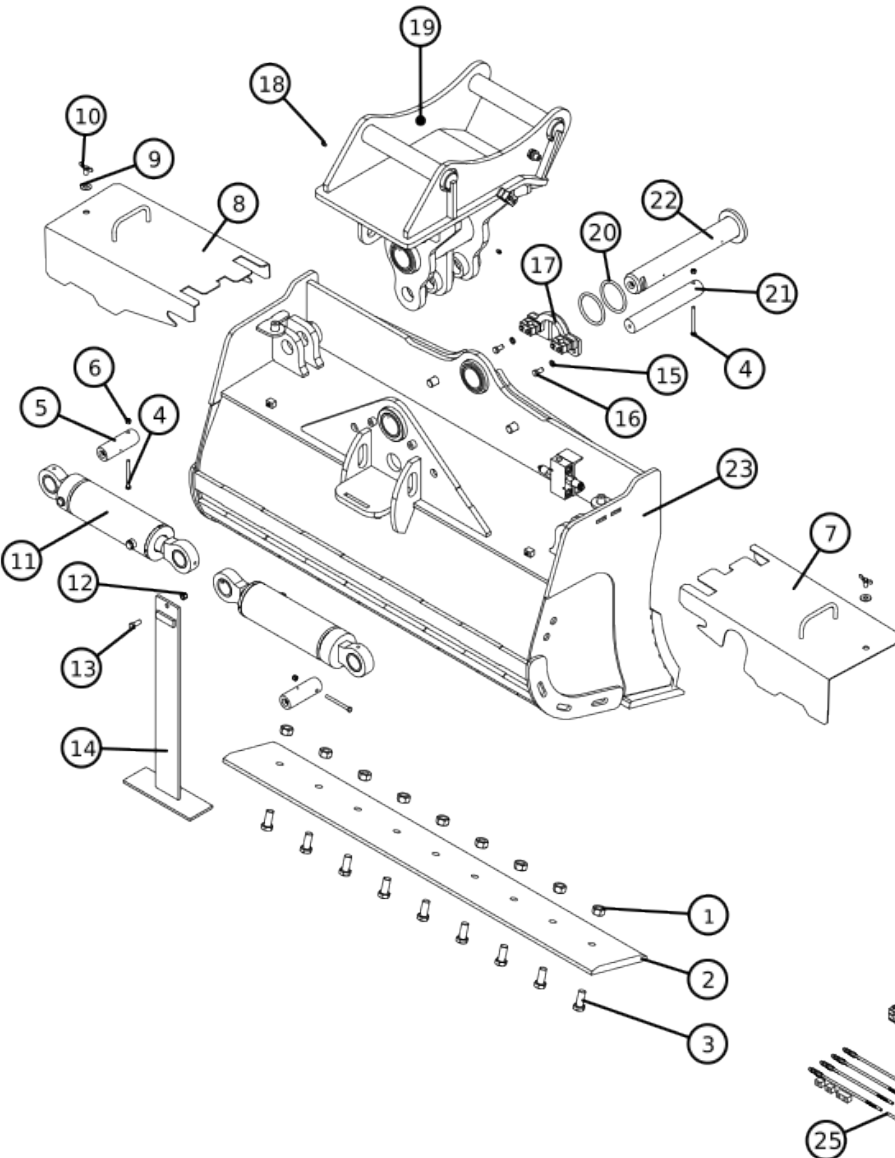

## Table of Contents

---

Book Page	Page Number
364783-01	2
361117-00	5
364784-00	7
364765-00	9
364782-00	12

ID	Part Number	Description	Qty
1	103242-00	NUT, 7/8 UNC, GR 8 (YZ)	9
2	136325-00	BOLT ON EDGE, 1 X 10 X 65	1
3	137711-00	HCS, 7/8" UNC X 2", GR 8	9
4	11558-00	HCS, 3/8 UNC X 4, GR 5	3
5	361484-00	PIN/1.990 X 4.625/BOLT/SP	2
6	11504-00	LOCKNUT, 3/8 UNC/NYL/100B/GR2	3
7	364814-00	COVER ASSY, LH SIDE	1
8	365487-00	COVER ASSY, RH SIDE	1
9	11495-00	FLATWASHER, 1/2"	2
10	365617-00	WING BOLT, 1/2" X 3/4" LONG THREAD	2
11	361268-08.50	CYL, 4" BORE X 8-1/2" STROKE	2
12	11506-00	LOCKNUT, 1/2 UNC/NYL/50B/GR2	1
13	11574-00	HCS, 1/2 UNC X 1-1/4, GR	1
14	361172-00	KICKSTAND	1
15	11459-00	LOCKWASHER, 1/2" SPRING	2
16	11573-00	HCS, 1/2 UNC X 1, GR 5	2
17	365464-00	PIN LOCK ASSY	1
18	12646-00	GREASE FITTING	4
19	361117-00	UPPER HINGE, EXB-HADCSS/EXF-S6	1
20	116796-00	O-RING, 3-3/4 ID X 3/8 WIRE	2
21	361245-00	PIN/1.990 X 11.25/BOLT/SP	1
22	364866-00	PIN/2.740 X 16.375/ASSY/SP	1
23	364784-00	BUCKET WELD/EXB-HADCSS-063-0.8	1
24	364765-00	HYDK/EXB-HADCSS	1
25	364782-00	CGK/EXB- HADCSS	1

---

Pos	SKU	Description	Qty
20	116796-00	O-RING, 3-3/4 ID X 3/8 WIRE	2
21	361245-00	PIN/1.990 X 11.25/BOLT/SP SP, 2	1
22	364866-00	PIN/2.740 X 16.375/ASSY/SP	1

---

ID	Part Number	Description	Qty
1	135967-00	HOSE CLAMP, 1/2" SINGLE	4
2	42082-00	*BUSHING, 2.750 ID X 3.250 OD	2

---

Pos	SKU	Description	Qty
1	135967-00	HOSE CLAMP, 1/2" SINGLE	4
3	42082-00	*BUSHING, 2.750 ID X 3.250 OD 2.000 WIDE - IR-445232	2

---

ID	Part Number	Description	Qty
1	364654-00	CROSS-OVER RELIEF VALVE	1
2	42082-00	*BUSHING, 2.750 ID X 3.250 OD	2