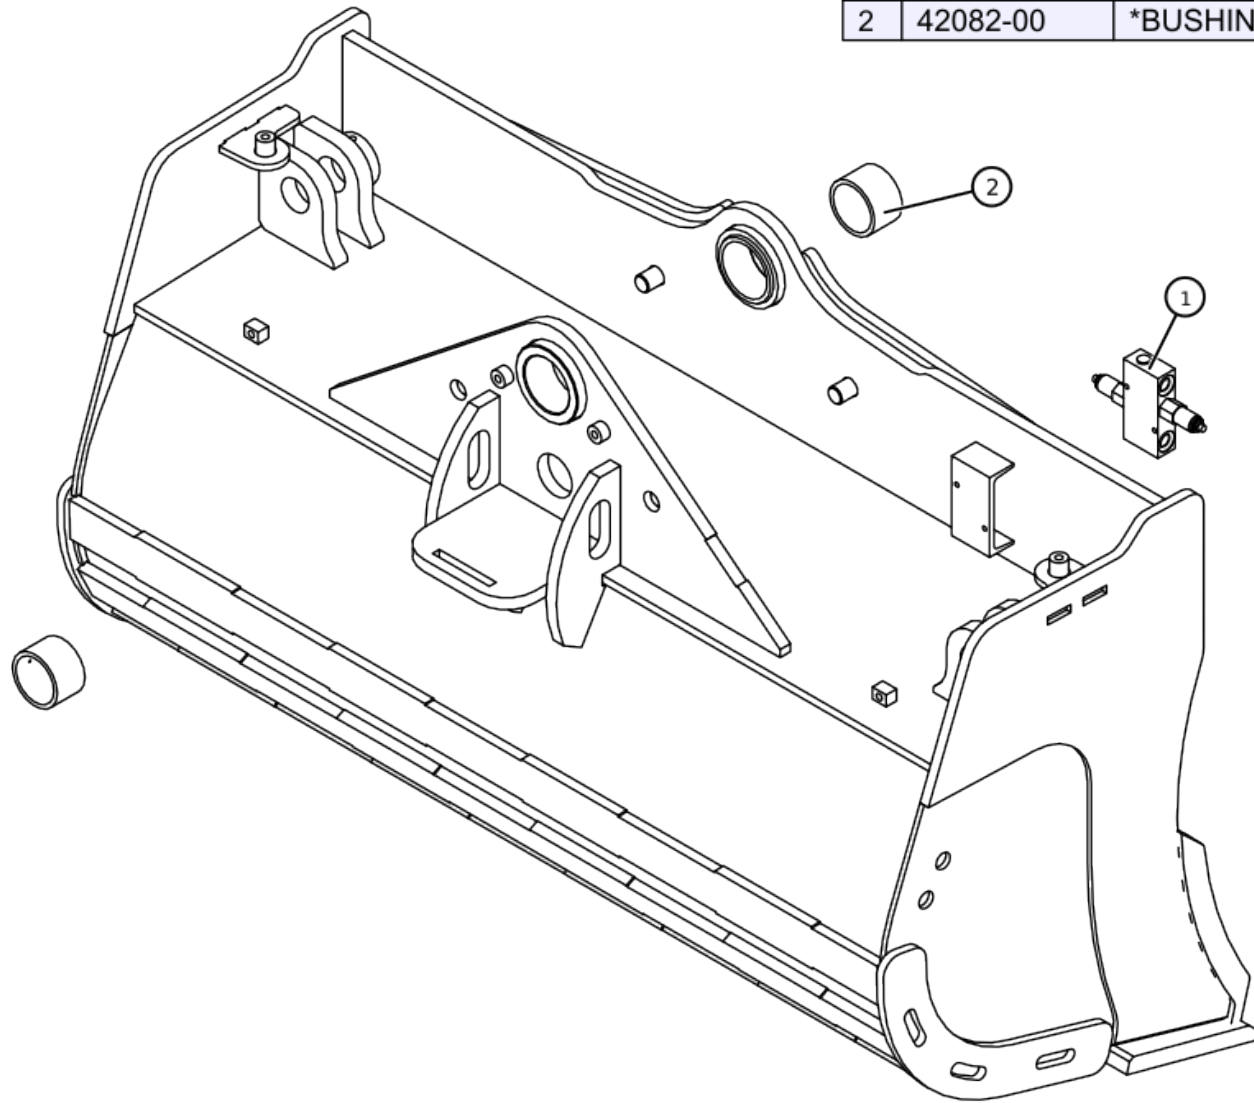

## Table of Contents

---

Book Page	Page Number
364783-01	2
361117-00	5
364784-00	7
364765-00	9
364782-00	12

ID	Part Number	Description	Qty
1	103242-00	NUT, 7/8 UNC, GR 8 (YZ)	9
2	136325-00	BOLT ON EDGE, 1 X 10 X 65	1
3	137711-00	HCS, 7/8" UNC X 2", GR 8	9
4	11558-00	HCS, 3/8 UNC X 4, GR 5	3
5	361484-00	PIN/1.990 X 4.625/BOLT/SP	2
6	11504-00	LOCKNUT, 3/8 UNC/NYL/100B/GR2	3
7	364814-00	COVER ASSY, LH SIDE	1
8	365487-00	COVER ASSY, RH SIDE	1
9	11495-00	FLATWASHER, 1/2"	2
10	365617-00	WING BOLT, 1/2" X 3/4" LONG THREAD	2
11	361268-08.50	CYL, 4" BORE X 8-1/2" STROKE	2
12	11506-00	LOCKNUT, 1/2 UNC/NYL/50B/GR2	1
13	11574-00	HCS, 1/2 UNC X 1-1/4, GR	1
14	361172-00	KICKSTAND	1
15	11459-00	LOCKWASHER, 1/2" SPRING	2
16	11573-00	HCS, 1/2 UNC X 1, GR 5	2
17	365464-00	PIN LOCK ASSY	1
18	12646-00	GREASE FITTING	4
19	361117-00	UPPER HINGE, EXB-HADCSS/EXF-S6	1
20	116796-00	O-RING, 3-3/4 ID X 3/8 WIRE	2
21	361245-00	PIN/1.990 X 11.25/BOLT/SP	1
22	364866-00	PIN/2.740 X 16.375/ASSY/SP	1
23	364784-00	BUCKET WELD/EXB-HADCSS-063-0.8	1
24	364765-00	HYDK/EXB-HADCSS	1
25	364782-00	CGK/EXB- HADCSS	1

---

Pos	SKU	Description	Qty
20	116796-00	O-RING, 3-3/4 ID X 3/8 WIRE	2
21	361245-00	PIN/1.990 X 11.25/BOLT/SP SP, 2	1
22	364866-00	PIN/2.740 X 16.375/ASSY/SP	1

---

ID	Part Number	Description	Qty
1	135967-00	HOSE CLAMP, 1/2" SINGLE	4
2	42082-00	*BUSHING, 2.750 ID X 3.250 OD	2

---

Pos	SKU	Description	Qty
1	135967-00	HOSE CLAMP, 1/2" SINGLE	4
3	42082-00	*BUSHING, 2.750 ID X 3.250 OD 2.000 WIDE - IR-445232	2

---

ID	Part Number	Description	Qty
1	364654-00	CROSS-OVER RELIEF VALVE	1
2	42082-00	*BUSHING, 2.750 ID X 3.250 OD	2