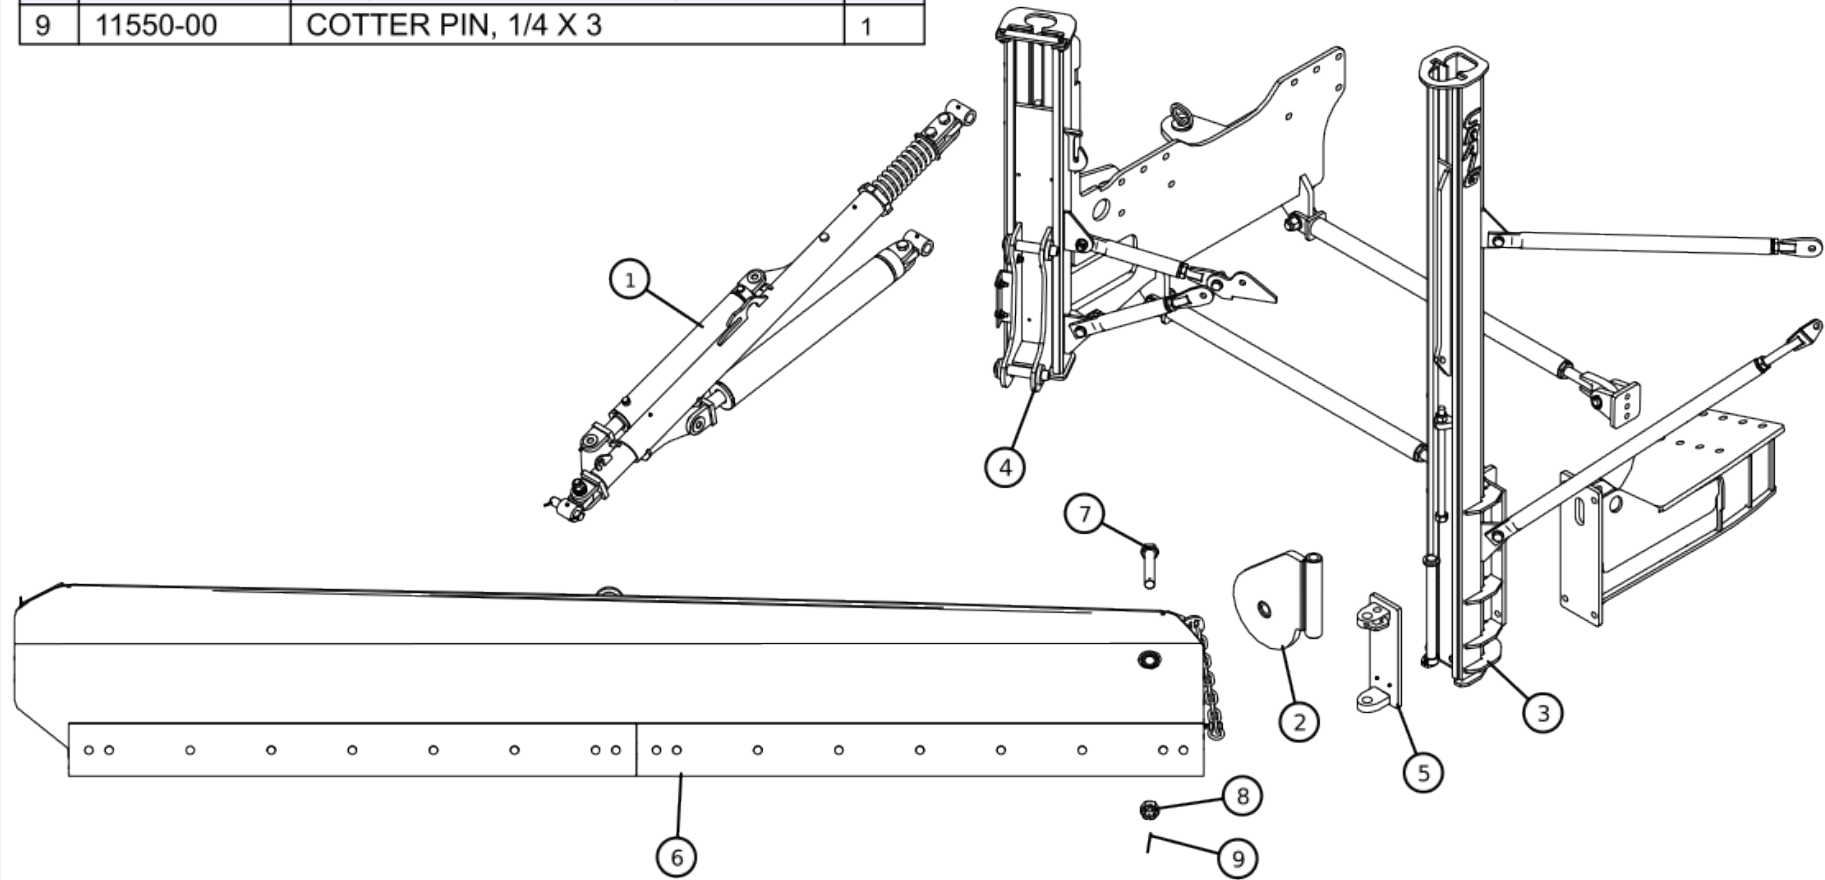

358588-00

Table of Contents

Book Page	Page Number
358588-00	2
06450-12-D	4
06600-06-D	6
155723-00	8
06601-04-D	10
152079-00	12
165725-01	14
19868-00-D	16
358561-00	18

ID	Part Number	Description	Qty
1	06450-12-D	301 MASTER/GRADERS (STD)	1
2	10050-02-B	SWIVEL BELL, FOR 251 &	1
3	152079-00	261-60 FP ASSY/DEEREG/G-SERIES	1
4	165725-01	RPB/DEEREG/G, G4, FT4 (302)	1
5	17508-00-B	SLIDE WELD, LOWER, 261 PARTS	1
6	358561-00	201-14/3,3,12... 12,3,3	1
7	00702-00-B	HCS, 1 1/2" UNC X 8",	1
8	00705-00	NUT, SLOTTED 1-1/2 UNC, GR 5	1
9	11550-00	COTTER PIN, 1/4 X 3	1

Pos	SKU	Description	Qty
00705-00	00705-00	NUT, SLOTTED 1-1/2 UNC, GR 5	1
2	10050-02-B	SWIVEL BELL, FOR 251 & SOLID PLATE DESIGN	1
5	17508-00-B	SLIDE WELD, LOWER, 261 PARTS SALES ONLY C/W CHAIN LUG	1
7	00702-00-B	HCS, 1 1/2" UNC X 8", DRILLED	1
9	11550-00	COTTER PIN, 1/4 X 3	1
358588-00	358588-00	302-14RM261-60/DEEREG/GP (NR) 4SP-AASHO-ISO-NR-NO KITS	1

ID	Part Number	Description	Qty
1	00760-00-A	PIN	1
2	06460-04-B	SWIVEL	2
3	06600-06-D	PUSH POLE, OUTER TUBE ASSEMBL	1
4	06601-04-D	PUSH POLE, INNER TUBE WELDMENT	1
5	07348-04-B	PIN, 1-1/2" X 4" LONG	1
6	07349-04-B	PIN, 1-1/4 DIA X 4 LONG	2
7	07356-00-A	SWIVEL, 2-1/2 OD X 1-9/32 ID	1
8	11469-00	FLATWASHER, 1", GR.8 (YZ)	6
9	11510-00	LOCKNUT, 1 UNC/NYL/20B/GR2	3
10	11534-00	COTTER PIN, 1/4 X 2-1/2	5
11	11633-00	HCS, 1 UNC X 5, GR 5 12 B	1
12	122309-00	HCS, 1 UNC X 4, GR 5	2
13	40405-26.6BS	CYL, 4" BORE X 26.625" STROKE	1
14	40463-21.5B	CYL, 3" BORE X 21-1/2" STROKE	1

ID	Part Number	Description	Qty
1	155723-00	PLUNGER ASSY, C/W 100 BAR	1
2	06849-00	SELF ALIGNING BUSHING	1
3	07932-00	BUSHING, 1.500 ID X 2.438 OD	1
4	12646-00	GREASE FITTING	4

Pos	SKU	Description	Qty
6	06849-00	SPHERICAL PLAIN BEARING 1.25 ID X 2 OD	1
7	07932-00	SPHERICAL PLAIN BEARING 1.5 ID X 2.4375 OD	1
8	12646-00	GREASE FITTING	4