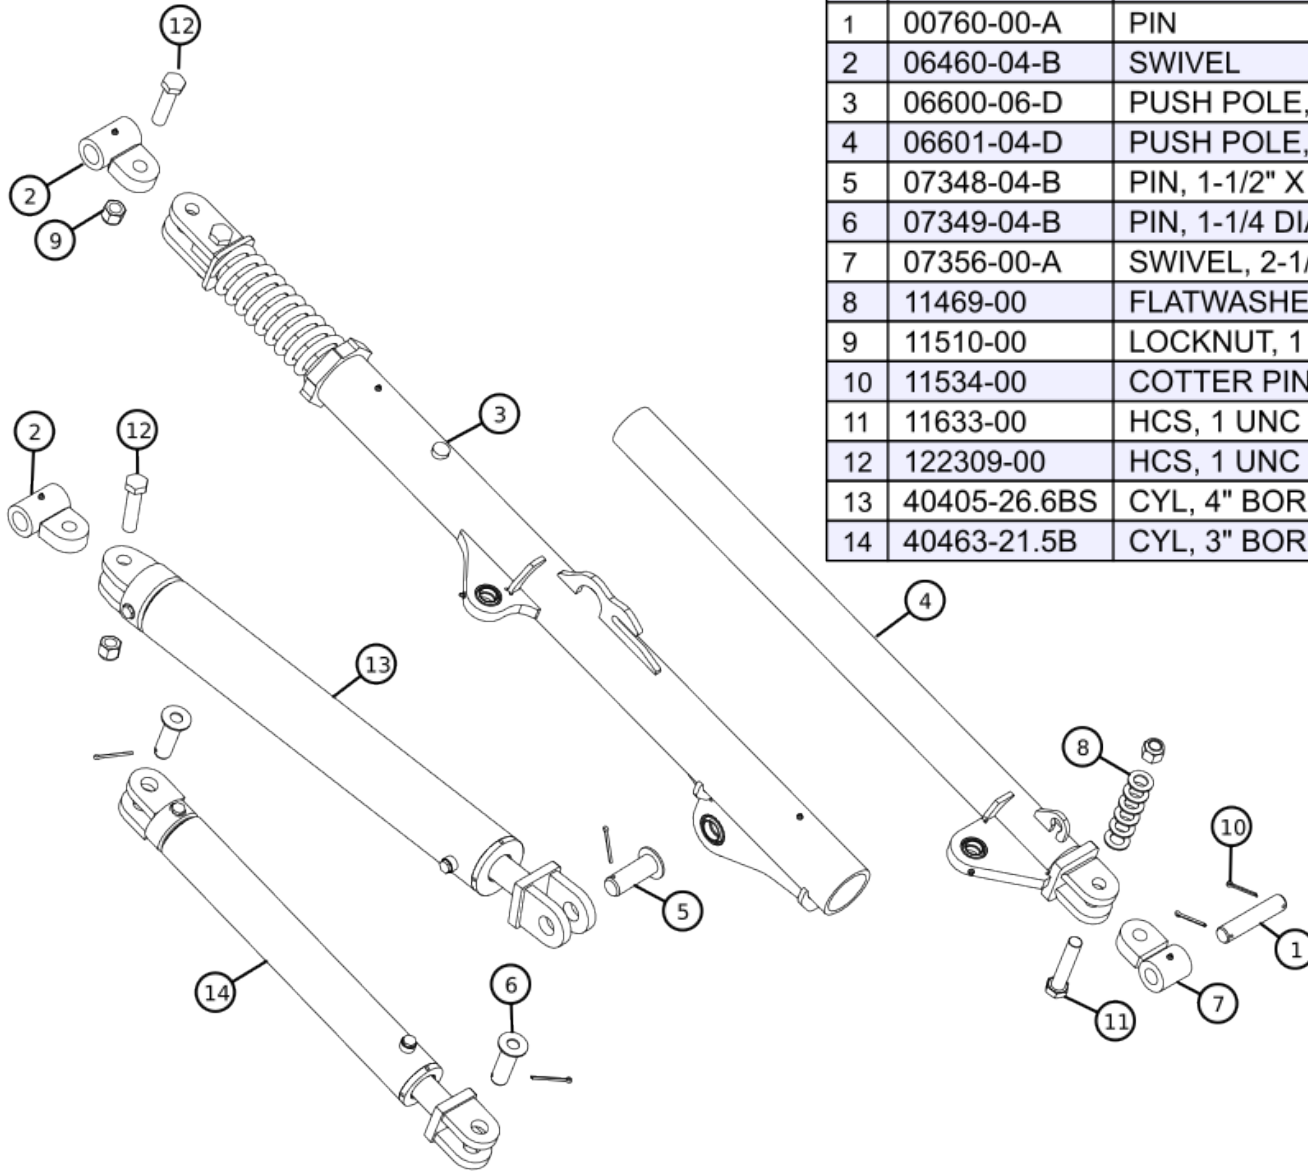

358588-00

Table of Contents

Book Page	Page Number
358588-00	2
06450-12-D	4
06600-06-D	6
155723-00	8
06601-04-D	10
152079-00	12
165725-01	14
19868-00-D	16
358561-00	18

ID	Part Number	Description	Qty
1	06450-12-D	301 MASTER/GRADERS (STD)	1
2	10050-02-B	SWIVEL BELL, FOR 251 &	1
3	152079-00	261-60 FP ASSY/DEEREG/G-SERIES	1
4	165725-01	RPB/DEEREG/G, G4, FT4 (302)	1
5	17508-00-B	SLIDE WELD, LOWER, 261 PARTS	1
6	358561-00	201-14/3,3,12... 12,3,3	1
7	00702-00-B	HCS, 1 1/2" UNC X 8",	1
8	00705-00	NUT, SLOTTED 1-1/2 UNC, GR 5	1
9	11550-00	COTTER PIN, 1/4 X 3	1

Pos	SKU	Description	Qty
00705-00	00705-00	NUT, SLOTTED 1-1/2 UNC, GR 5	1
2	10050-02-B	SWIVEL BELL, FOR 251 & SOLID PLATE DESIGN	1
5	17508-00-B	SLIDE WELD, LOWER, 261 PARTS SALES ONLY C/W CHAIN LUG	1
7	00702-00-B	HCS, 1 1/2" UNC X 8", DRILLED	1
9	11550-00	COTTER PIN, 1/4 X 3	1
358588-00	358588-00	302-14RM261-60/DEEREG/GP (NR) 4SP-AASHO-ISO-NR-NO KITS	1

ID	Part Number	Description	Qty
1	00760-00-A	PIN	1
2	06460-04-B	SWIVEL	2
3	06600-06-D	PUSH POLE, OUTER TUBE ASSEMBL	1
4	06601-04-D	PUSH POLE, INNER TUBE WELDMENT	1
5	07348-04-B	PIN, 1-1/2" X 4" LONG	1
6	07349-04-B	PIN, 1-1/4 DIA X 4 LONG	2
7	07356-00-A	SWIVEL, 2-1/2 OD X 1-9/32 ID	1
8	11469-00	FLATWASHER, 1", GR.8 (YZ)	6
9	11510-00	LOCKNUT, 1 UNC/NYL/20B/GR2	3
10	11534-00	COTTER PIN, 1/4 X 2-1/2	5
11	11633-00	HCS, 1 UNC X 5, GR 5 12 B	1
12	122309-00	HCS, 1 UNC X 4, GR 5	2
13	40405-26.6BS	CYL, 4" BORE X 26.625" STROKE	1
14	40463-21.5B	CYL, 3" BORE X 21-1/2" STROKE	1