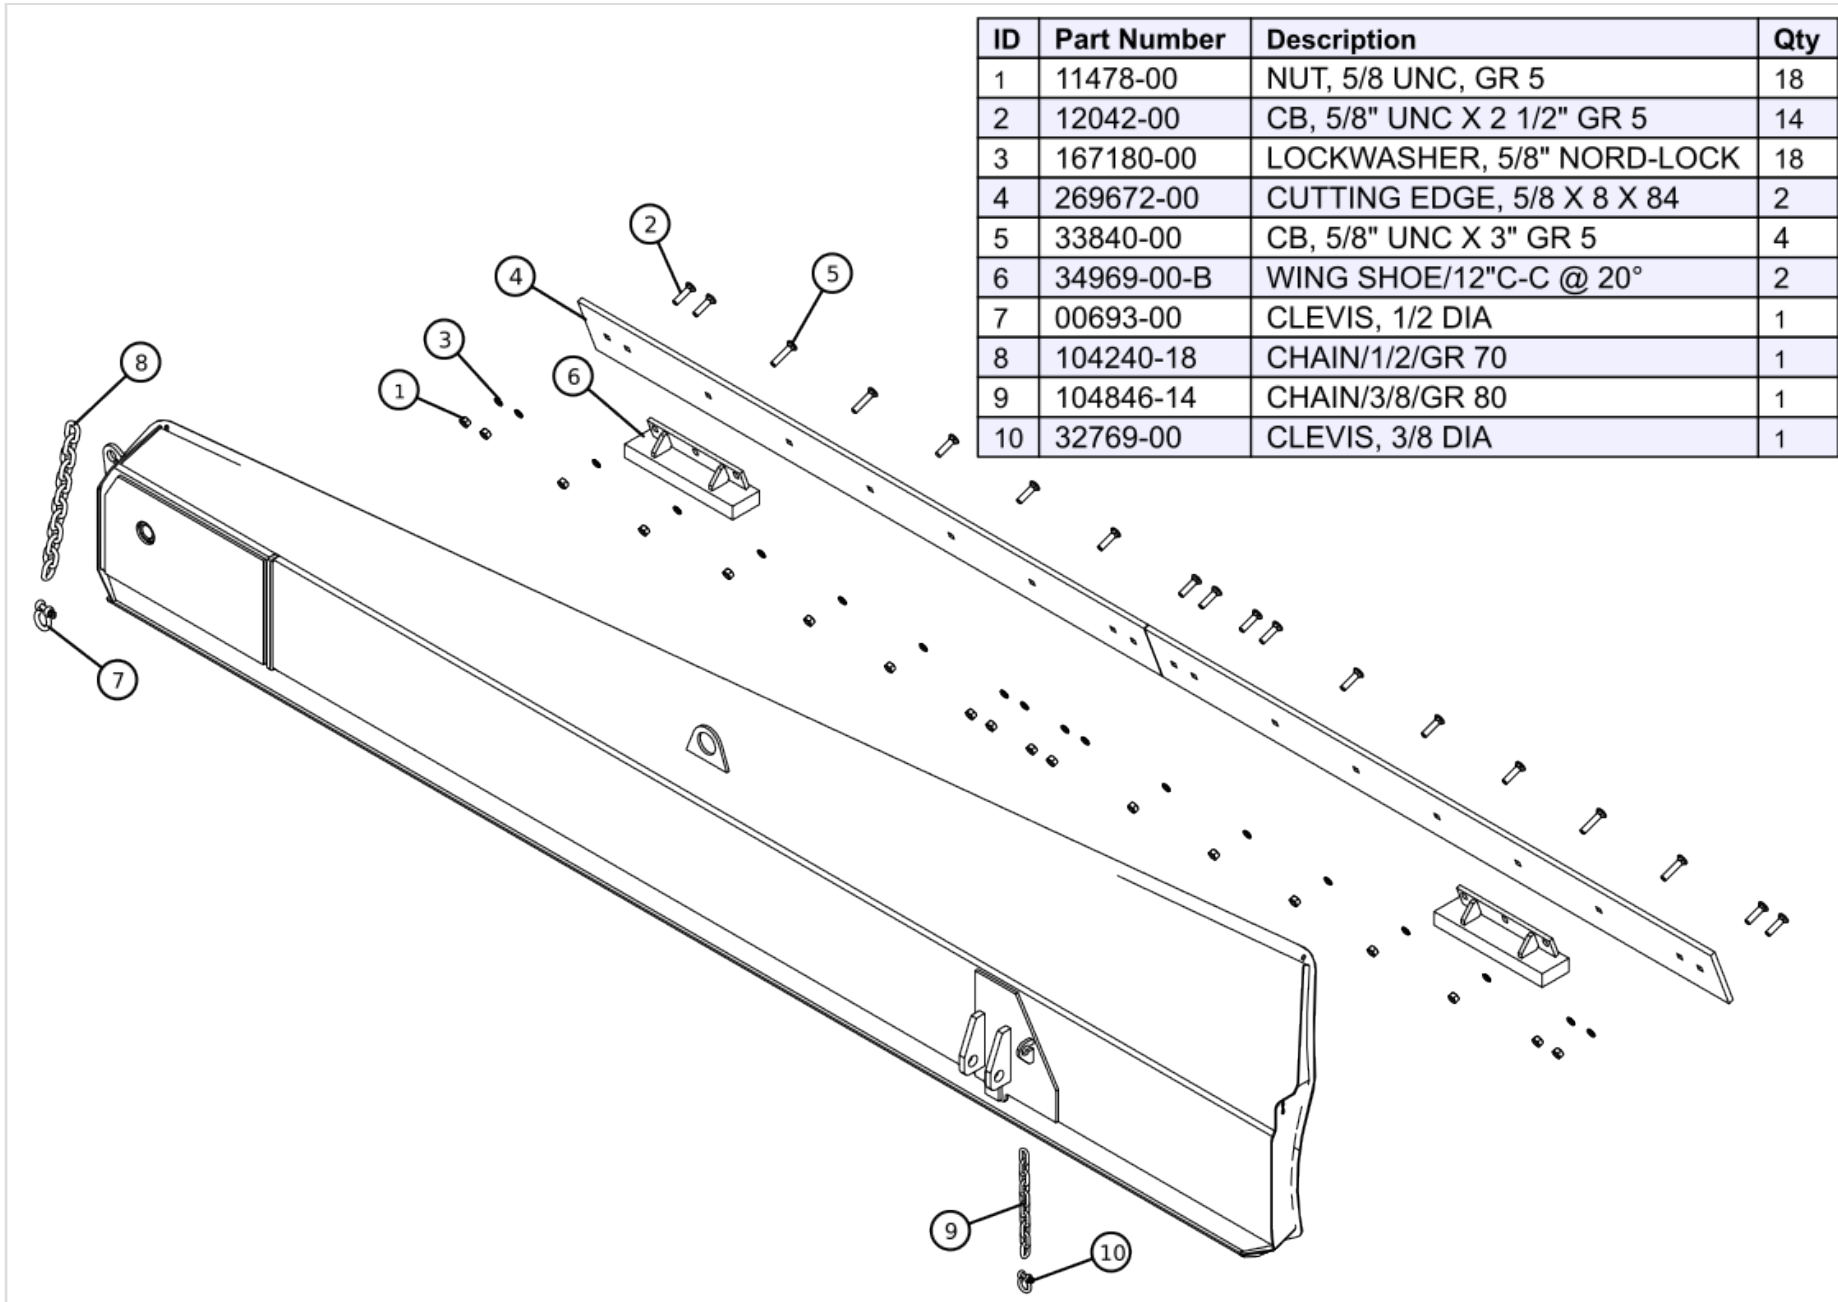

Pos	SKU	Description	Qty
1	11478-00	NUT, 5/8 UNC, GR 5	18
2	12042-00	CB, 5/8" UNC X 2 1/2" GR 5	14
3	167180-00	LOCKWASHER, 5/8" NORD-LOCK 0129514	18
4	269672-00	CUTTING EDGE, 5/8 X 8 X 84 PL, 5/8 100	2
5	33840-00	CB, 5/8" UNC X 3" GR 5	4
6	34969-00-B	WING SHOE/12"C-C @ 20° WILL WORK @ 6" C-C	2
7	00693-00	CLEVIS, 1/2 DIA	1
8	104240-18	CHAIN/1/2/GR 70 CHAIN/1/2/GR 70	1
9	104846-14	CHAIN/3/8/GR 80 CHAIN 14in	1
10	32769-00	CLEVIS, 3/8 DIA	1