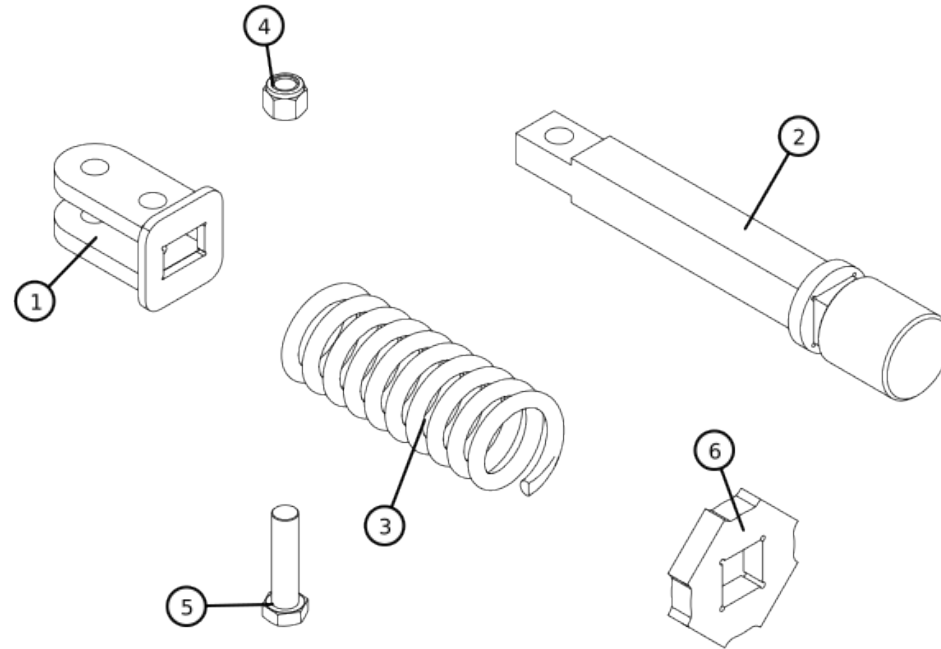

BOM ID	PartNo	Description	Qty
1	09105-00-B	YOKE, FOR 301 PLUNGER WELDMEN	1
2	155726-00	PLUNGER WELD/100 BAR	1
3	08018-00	SPRING, 2.937 ID X .625 WIRE,	1
4	11510-00	LOCKNUT, 1 UNC GR2 NYL	1
5	122309-00	HCS, 1 UNC X 4 GR5	1
6	17711-00-B	POLE CUSHION PLATE	1