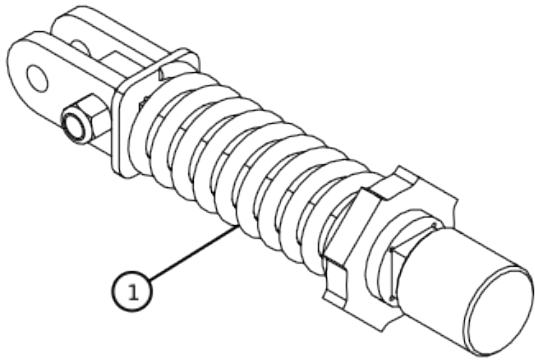

ID	Part Number	Description	Qty
1	155723-00	PLUNGER ASSY, C/W 100 BAR	1
2	06849-00	SELF ALIGNING BUSHING	1
3	07932-00	BUSHING, 1.500 ID X 2.438 OD	1
4	12646-00	GREASE FITTING	4