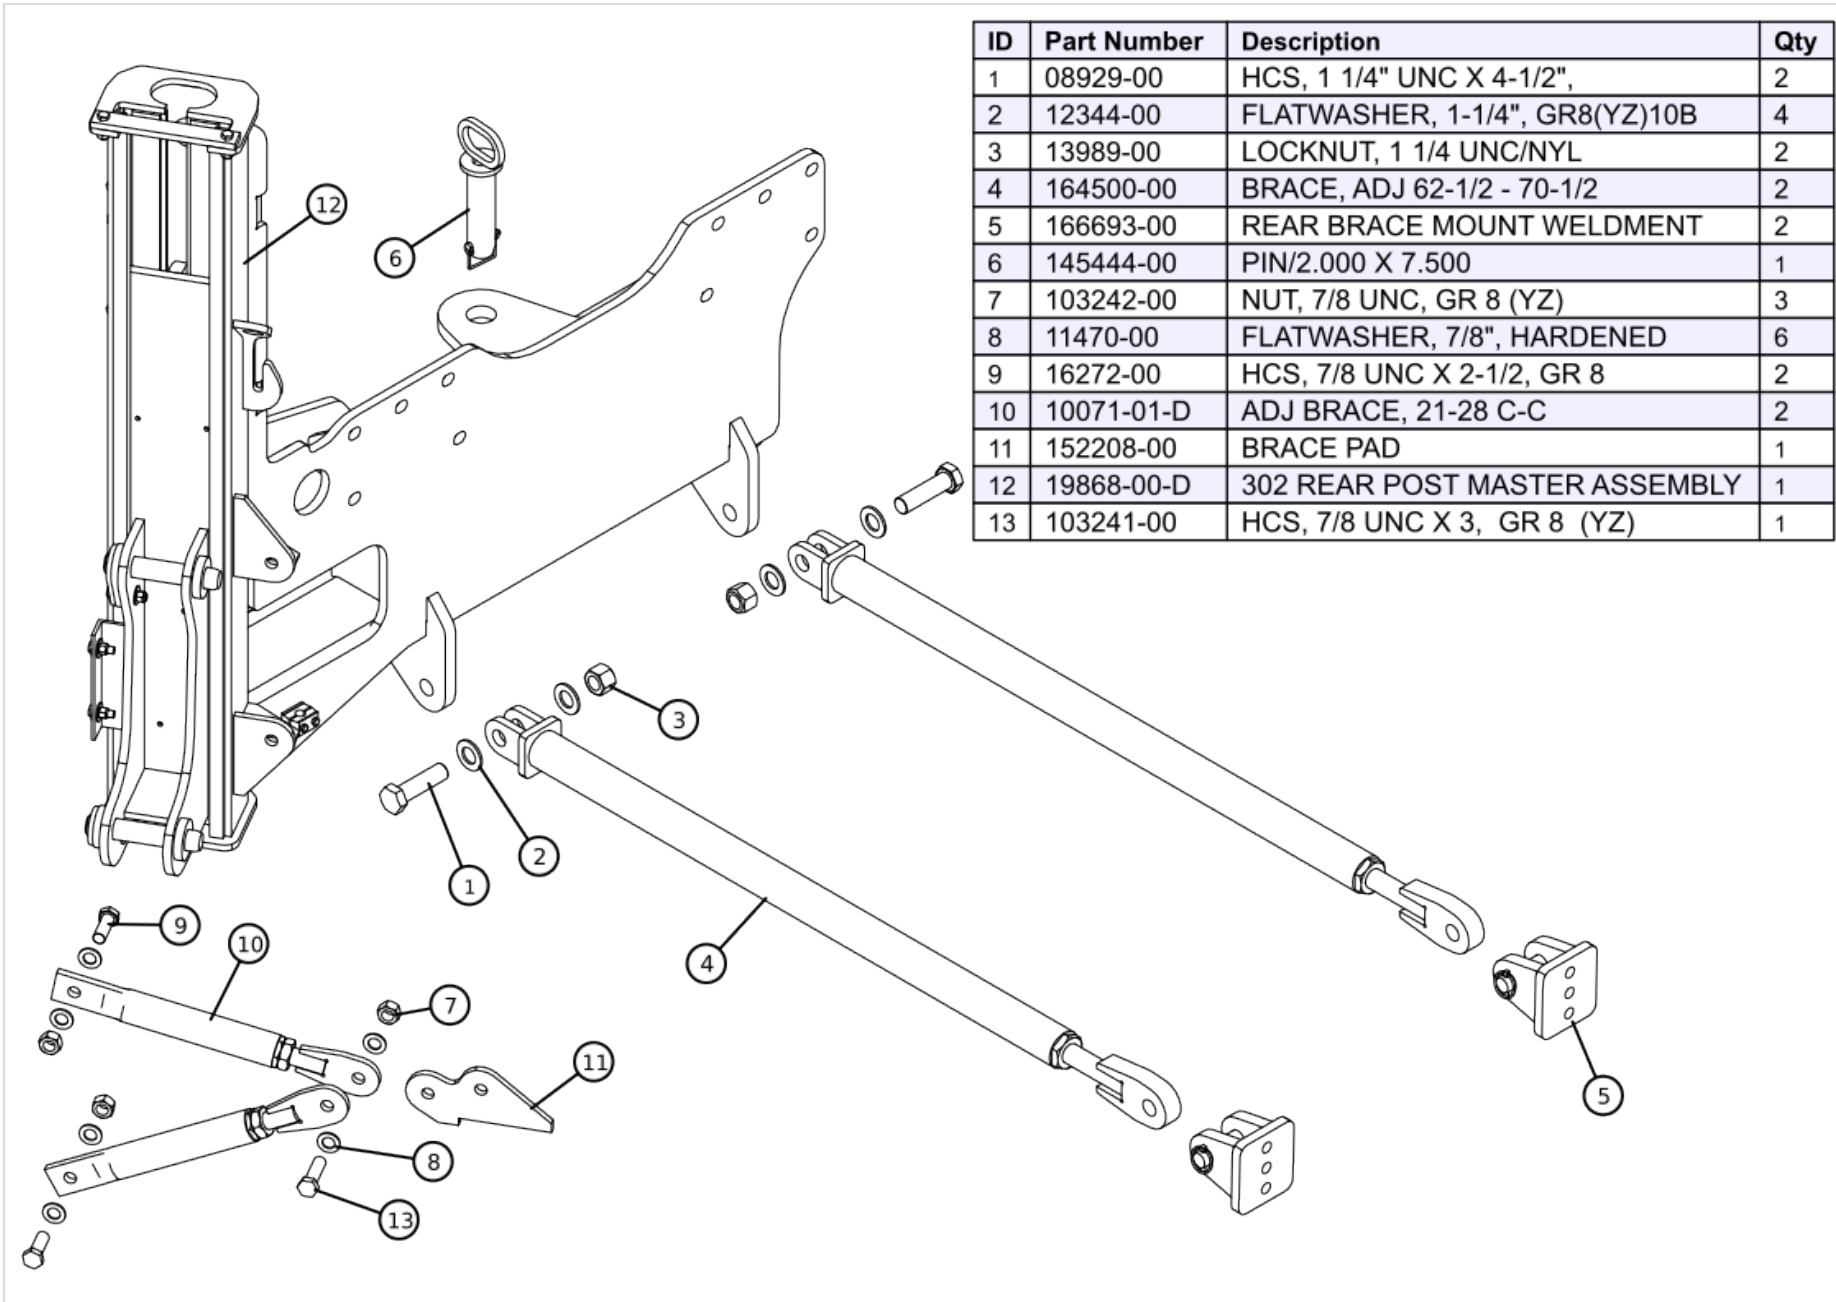

ID	Part Number	Description	Qty
1	08929-00	HCS, 1 1/4" UNC X 4-1/2"	2
2	12344-00	FLATWASHER, 1-1/4", GR8(YZ)10B	4
3	13989-00	LOCKNUT, 1 1/4 UNC/NYL	2
4	164500-00	BRACE, ADJ 62-1/2 - 70-1/2	2
5	166693-00	REAR BRACE MOUNT WELDMENT	2
6	145444-00	PIN/2.000 X 7.500	1
7	103242-00	NUT, 7/8 UNC, GR 8 (YZ)	3
8	11470-00	FLATWASHER, 7/8", HARDENED	6
9	16272-00	HCS, 7/8 UNC X 2-1/2, GR 8	2
10	10071-01-D	ADJ BRACE, 21-28 C-C	2
11	152208-00	BRACE PAD	1
12	19868-00-D	302 REAR POST MASTER ASSEMBLY	1
13	103241-00	HCS, 7/8 UNC X 3, GR 8 (YZ)	1