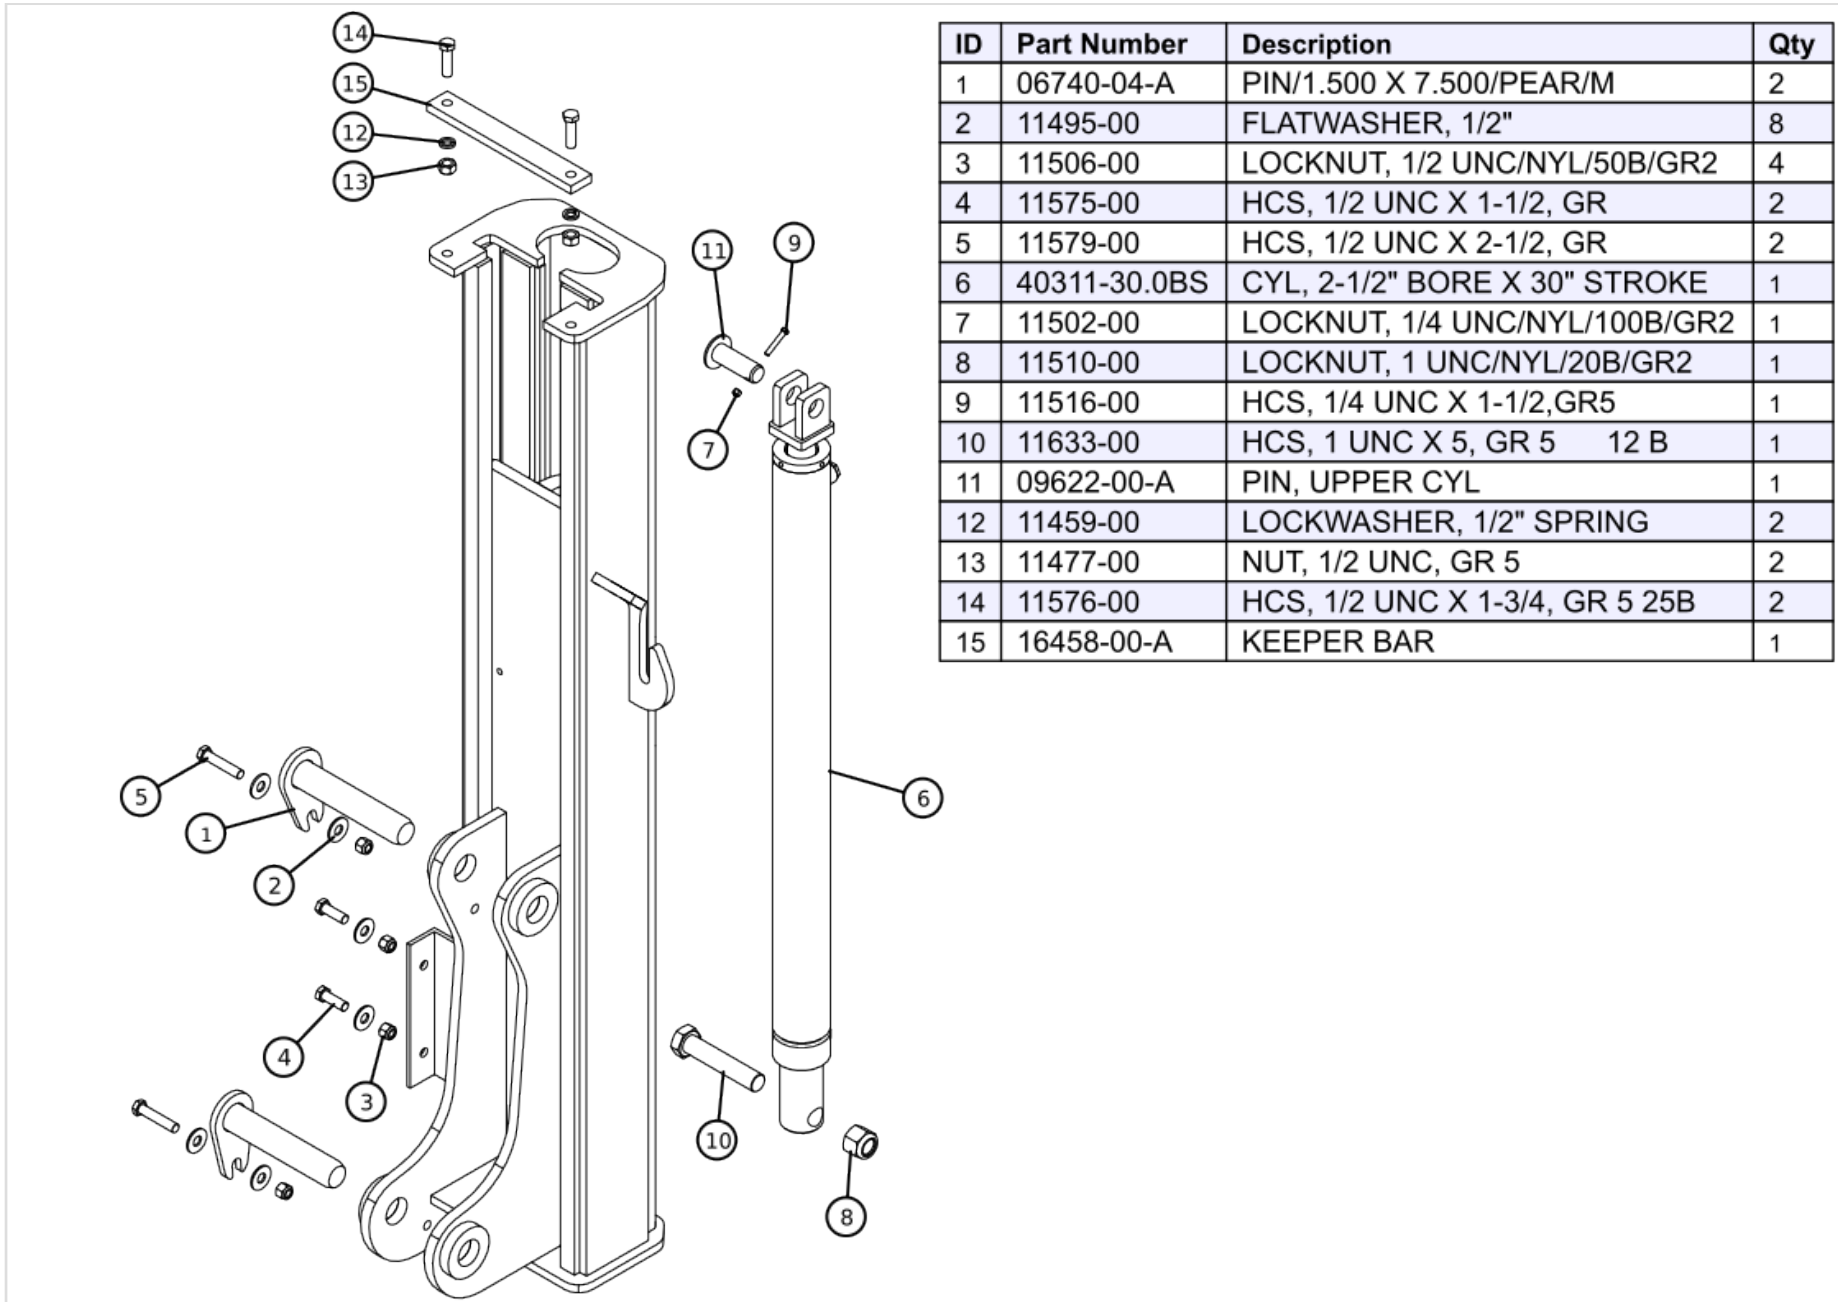

Pos	SKU	Description	Qty
1	06740-04-A	PIN/1.500 X 7.500/PEAR/M FOR RPB	2
2	11495-00	FLATWASHER, 1/2"	8
3	11506-00	LOCKNUT, 1/2 UNC/NYL/50B/GR2	4
4	11575-00	HCS, 1/2 UNC X 1-1/2, GR	2
5	11579-00	HCS, 1/2 UNC X 2-1/2, GR	2
6	40311-30.0BS	CYL, 2-1/2" BORE X 30" STROKE 1-1/2CS /TH/S/4000/#8 ORB	1
7	11502-00	LOCKNUT, 1/4 UNC/NYL/100B/GR2	1
8	11510-00	LOCKNUT, 1 UNC/NYL/20B/GR2	1
9	11516-00	HCS, 1/4 UNC X 1-1/2,GR5	1
10	11633-00	HCS, 1 UNC X 5, GR 5 12 B	1
11	09622-00-A	PIN, UPPER CYL	1
12	11459-00	LOCKWASHER, 1/2" SPRING	2
13	11477-00	NUT, 1/2 UNC, GR 5	2
14	11576-00	HCS, 1/2 UNC X 1-3/4, GR 5 25B	2
15	16458-00-A	KEEPER BAR PL, 1/2 G40.21 44W	1