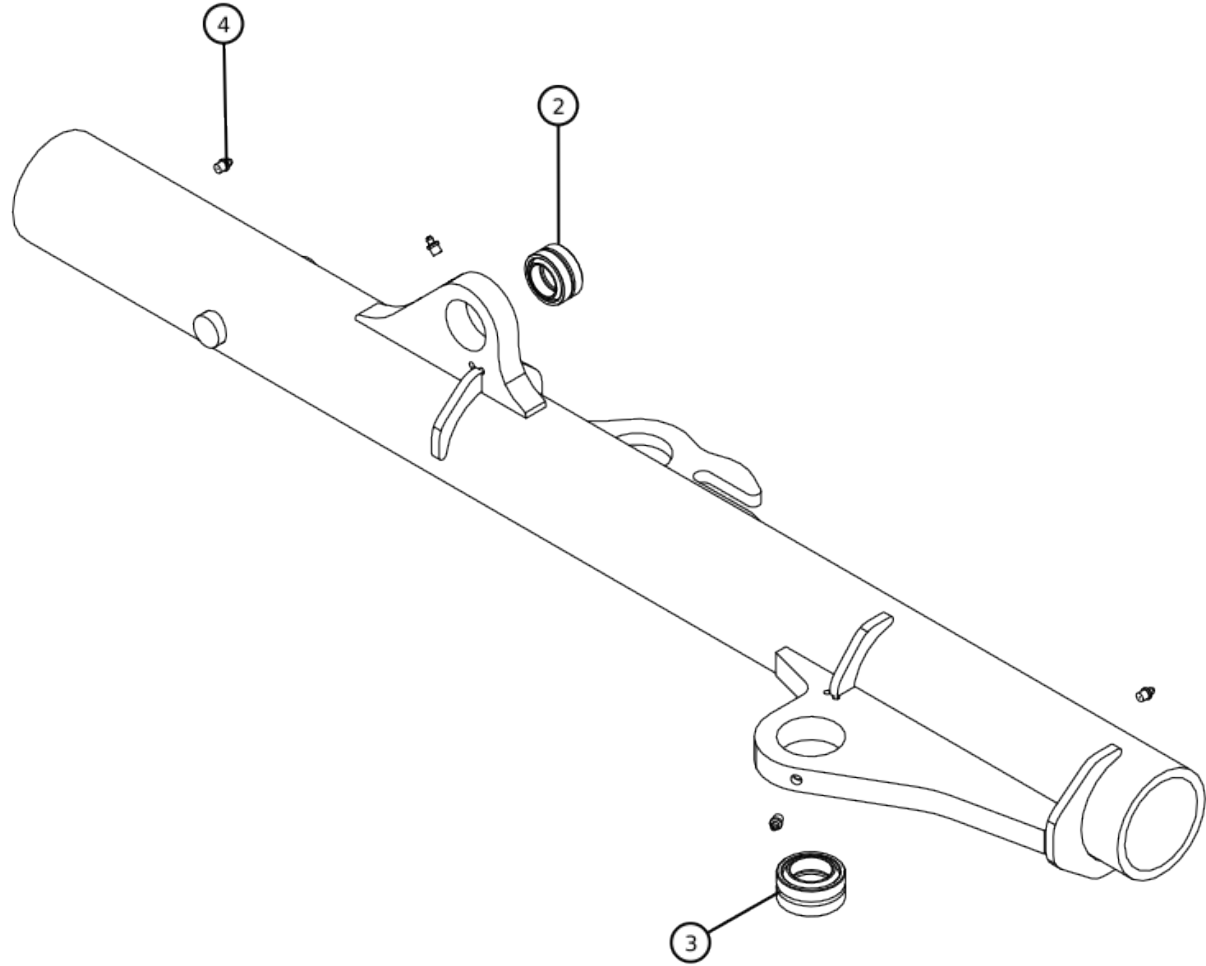

ID	Part Number	Description	Qty
1	155723-00	PLUNGER ASSY, C/W 100 BAR	1
2	06849-00	SELF ALIGNING BUSHING	1
3	07932-00	BUSHING, 1.500 ID X 2.438 OD	1
4	12646-00	GREASE FITTING	4