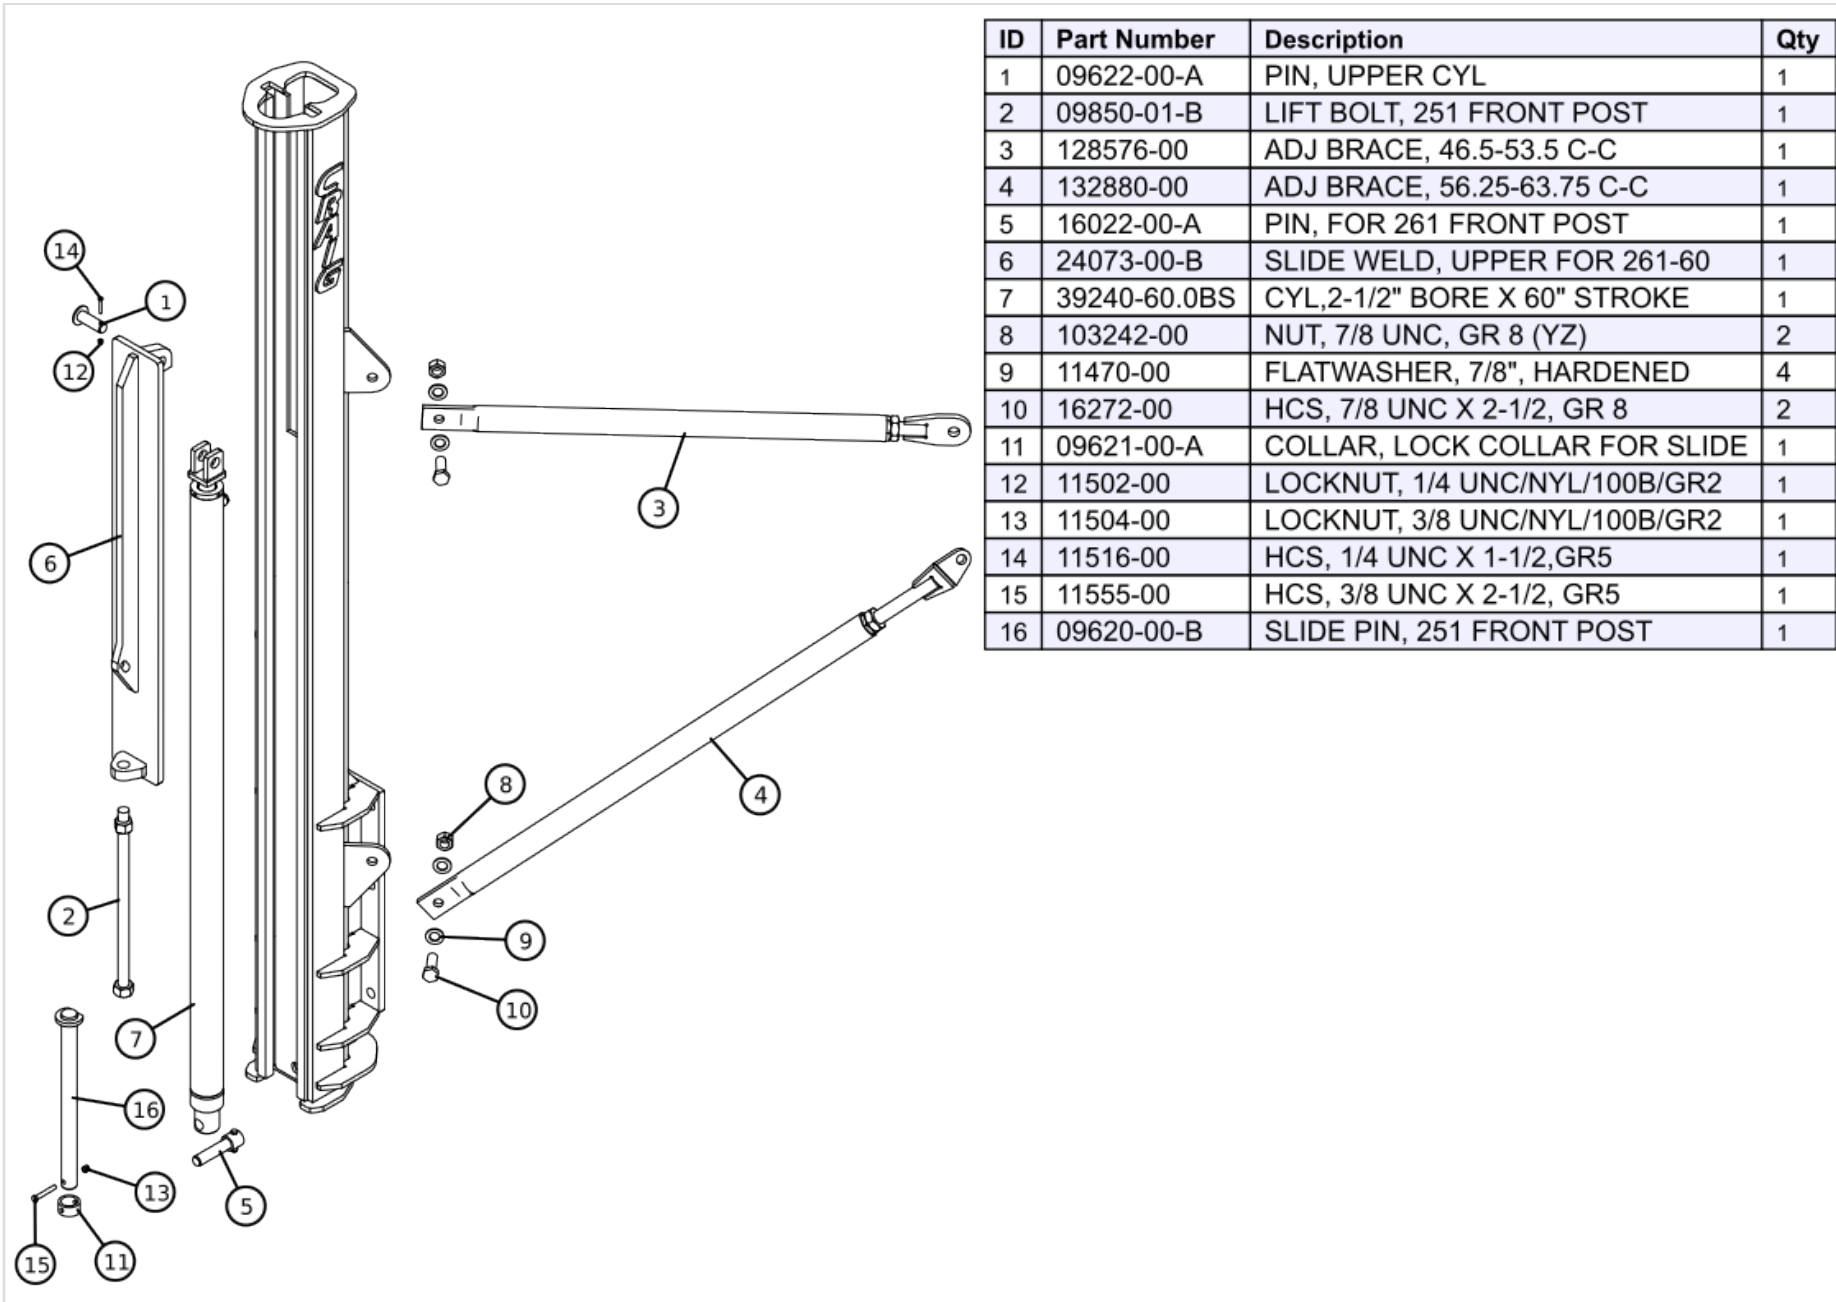

ID	Part Number	Description	Qty
1	00760-00-A	PIN	1
2	06460-04-B	SWIVEL	2
3	06600-06-D	PUSH POLE, OUTER TUBE ASSEMBL	1
4	06601-04-D	PUSH POLE, INNER TUBE WELDMENT	1
5	07348-04-B	PIN, 1-1/2" X 4" LONG	1
6	07349-04-B	PIN, 1-1/4 DIA X 4 LONG	2
7	07356-00-A	SWIVEL, 2-1/2 OD X 1-9/32 ID	1
8	11469-00	FLATWASHER, 1", GR.8 (YZ)	6
9	11510-00	LOCKNUT, 1 UNC/NYL/20B/GR2	3
10	11534-00	COTTER PIN, 1/4 X 2-1/2	5
11	11633-00	HCS, 1 UNC X 5, GR 5 12 B	1
12	122309-00	HCS, 1 UNC X 4, GR 5	2
13	40405-26.6BS	CYL, 4" BORE X 26.625" STROKE	1
14	40463-21.5B	CYL, 3" BORE X 21-1/2" STROKE	1

ID	Part Number	Description	Qty
1	155723-00	PLUNGER ASSY, C/W 100 BAR	1
2	06849-00	SELF ALIGNING BUSHING	1
3	07932-00	BUSHING, 1.500 ID X 2.438 OD	1
4	12646-00	GREASE FITTING	4

Pos	SKU	Description	Qty
6	06849-00	SPHERICAL PLAIN BEARING 1.25 ID X 2 OD	1
7	07932-00	SPHERICAL PLAIN BEARING 1.5 ID X 2.4375 OD	1
8	12646-00	GREASE FITTING	4

ID	Part Number	Description	Qty
1	06849-00	SELF ALIGNING BUSHING	1
2	12646-00	GREASE FITTING	1

Pos	SKU	Description	Qty
1	06849-00	SELF ALIGNING BUSHING	1
2	12646-00	GREASE FITTING	1

ID	Part Number	Description	Qty
1	09622-00-A	PIN, UPPER CYL	1
2	09850-01-B	LIFT BOLT, 251 FRONT POST	1
3	128576-00	ADJ BRACE, 46.5-53.5 C-C	1
4	132880-00	ADJ BRACE, 56.25-63.75 C-C	1
5	16022-00-A	PIN, FOR 261 FRONT POST	1
6	24073-00-B	SLIDE WELD, UPPER FOR 261-60	1
7	39240-60.0BS	CYL, 2-1/2" BORE X 60" STROKE	1
8	103242-00	NUT, 7/8 UNC, GR 8 (YZ)	2
9	11470-00	FLATWASHER, 7/8", HARDENED	4
10	16272-00	HCS, 7/8 UNC X 2-1/2, GR 8	2
11	09621-00-A	COLLAR, LOCK COLLAR FOR SLIDE	1
12	11502-00	LOCKNUT, 1/4 UNC/NYL/100B/GR2	1
13	11504-00	LOCKNUT, 3/8 UNC/NYL/100B/GR2	1
14	11516-00	HCS, 1/4 UNC X 1-1/2, GR5	1
15	11555-00	HCS, 3/8 UNC X 2-1/2, GR5	1
16	09620-00-B	SLIDE PIN, 251 FRONT POST	1