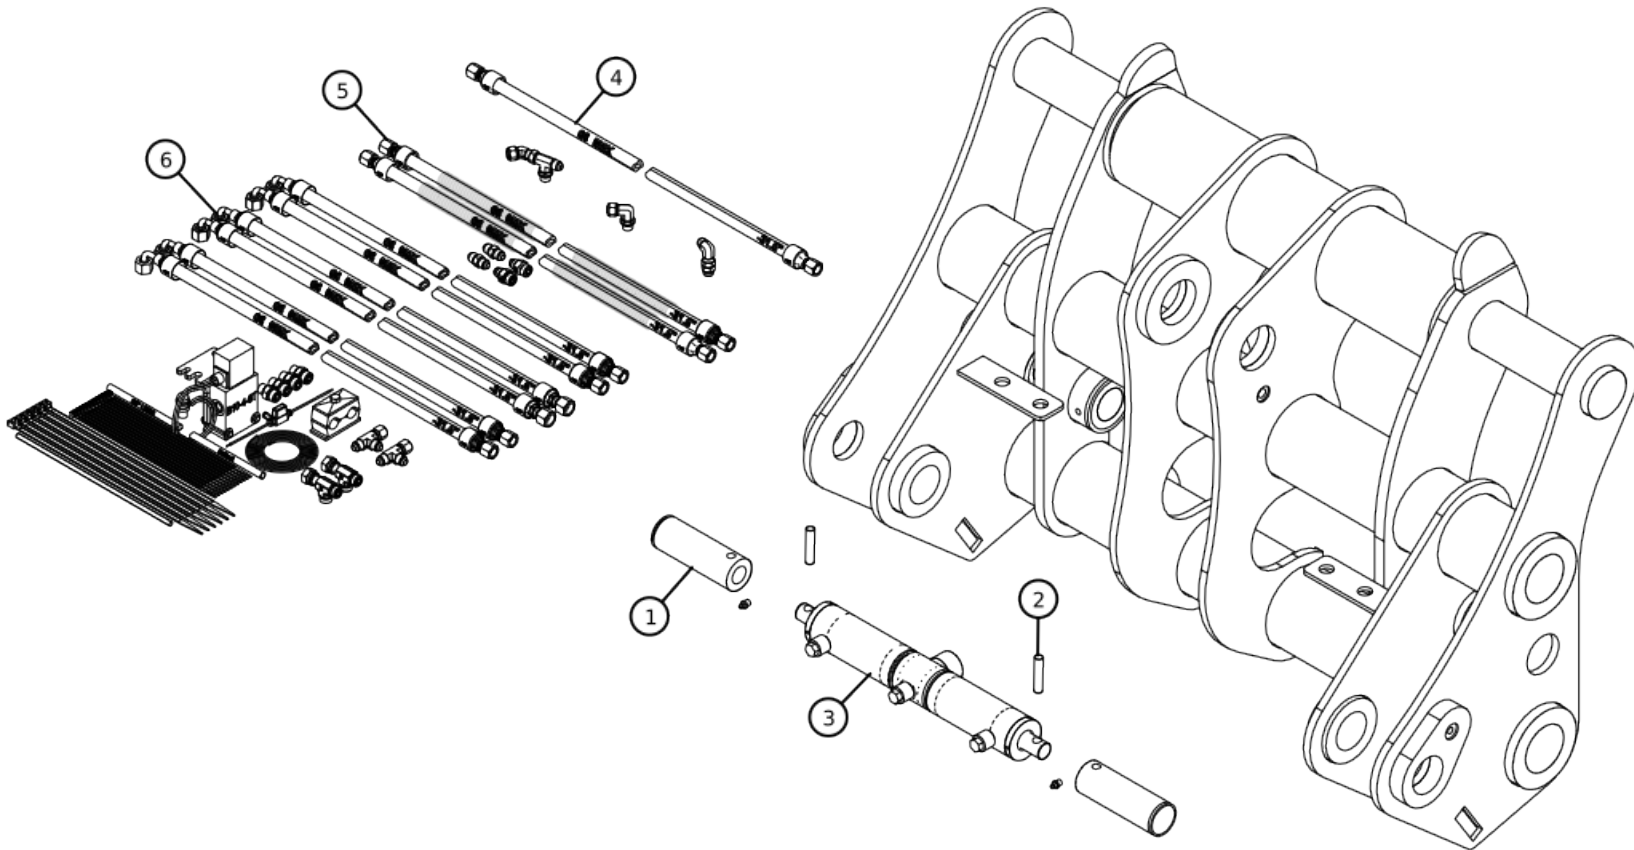

358652-00

Table of Contents

Book Page	Page Number
358652-00	2
229596-00	4
228474-00	6
35727-00	8

ID	Part Number	Description	Qty
1	158503-00	LOCK PIN, FOR CVMC-JRB/416	2
2	30916-00-A	DOWEL PIN, FOR NEW QKM TUBE	2
3	119311-04.2	CYL, 2 MASTER, DOUBLE SHAFT	1
4	229596-00	QKMKXB/119311-4.2	1
5	228474-00	QKMKJB	1
6	35727-00	QKMKB/GENERIC-24V (NEW	1

Pos	SKU	Description	Qty
1	158503-00	LOCK PIN, FOR CVMC-JRB/416 RB, 2 CR	2
2	30916-00-A	DOWEL PIN, FOR NEW QKM TUBE	2
3	119311-04.2	CYL, 2 MASTER, DOUBLE SHAFT 1CS/FLAT /TH1/-/3000/#6ORB	1
358652-00	358652-00	CVMC/VOLL-JRB-416/L60H EOH INCLUDED	1

ID	Part Number	Description	Qty
1	10757-00	AD/90/06ORBM X 06JIC37M	1
2	11215-00	AD/90/06JIC37M X 06JIC37SF	1
3	120696-00	AD/45/06JIC37SF X 06JIC37M	1
4	23504-00	AD/STR/06JIC37M X 06ORBM	1
5	28099-00	AD/BRTEE/06JIC37M X 06ORBM	1
6	32031-00	AD/CAP/06JIC37	2
7	11348-0846	HOSE ASSY, 3/8 X 12 HYD	1

ID	Part Number	Description	Qty
1	11212-00	AD/RUNTEE/06JIC37M X 06JIC37SF	2
2	12143-00	AD/RUNTEE/06ORSM X 06ORSSF	2
3	19389-00	AD/STR/06ORSM X 06ORBM	4
4	33577-00	HOSE CLAMP	1
5	11455-00	LOCKWASHER, 1/4" SPRING	2
6	11473-00	NUT, 1/4 UNC, GR 5	2
7	11492-00	FLATWASHER, 1/4	4
8	11518-00	HCS, 1/4 UNC X 2, GR 5	2
9	11348-0293	HOSE ASSY, 3/8 X 060 HYD	2
10	11348-0351	HOSE ASSY, 3/8 X 060 HYD	2
11	11348-0167	HOSE ASSY, 3/8 X 180 HYD	2
12	12025-00	*TIE WRAP, COUPLER KITS	12
13	12030-00	*TIE WRAP, WING ASSY KITS	6
14	19394-00	SWITCH, PUSH BUTTON (COUPLERS)	1
15	20103-00-B	VALVE MOUNTING BRKT	1
16	20256-00	VALVE, CRAIG COUPLER/24V	1
17	23997-12	SHRINK TUBE, 1/4"	1
18	28744-00	FUSE LINK, 10 AMP IN LINE	1
19	73644-60	WIRE, SINGLE CONDUCTOR,	1
20	73659-100	LOOM, 3/8" ID PLASTIC	1