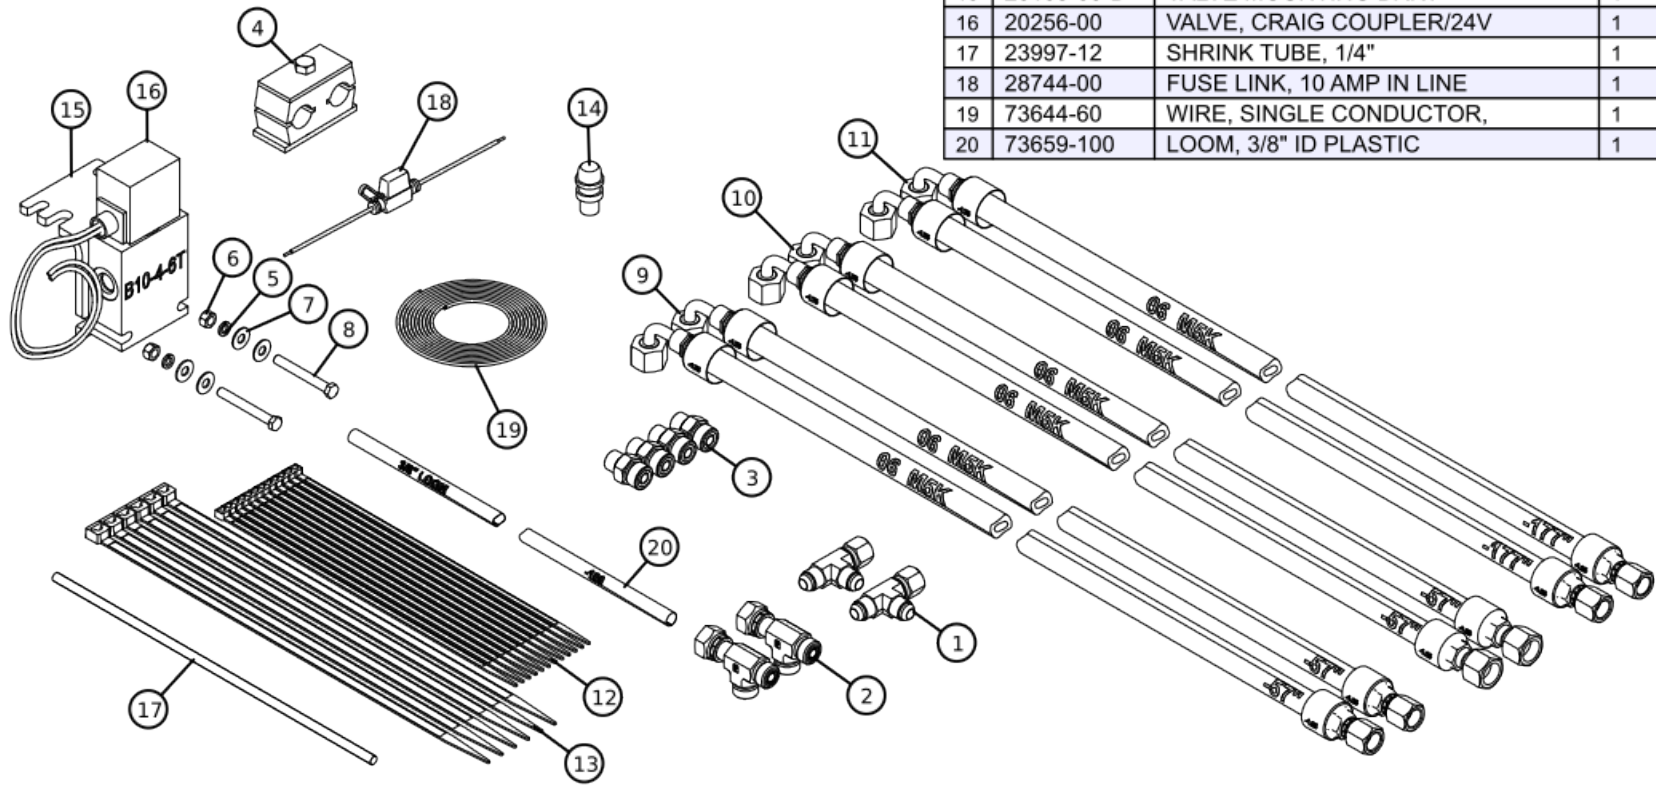

358652-00

Table of Contents

Book Page	Page Number
358652-00	2
229596-00	4
228474-00	6
35727-00	8

ID	Part Number	Description	Qty
1	158503-00	LOCK PIN, FOR CVMC-JRB/416	2
2	30916-00-A	DOWEL PIN, FOR NEW QKM TUBE	2
3	119311-04.2	CYL, 2 MASTER, DOUBLE SHAFT	1
4	229596-00	QKMKXB/119311-4.2	1
5	228474-00	QKMKJB	1
6	35727-00	QKMKB/GENERIC-24V (NEW	1

Pos	SKU	Description	Qty
1	158503-00	LOCK PIN, FOR CVMC-JRB/416 RB, 2 CR	2
2	30916-00-A	DOWEL PIN, FOR NEW QKM TUBE	2
3	119311-04.2	CYL, 2 MASTER, DOUBLE SHAFT 1CS/FLAT /TH1/-/3000/#6ORB	1
358652-00	358652-00	CVMC/VOLL-JRB-416/L60H EOH INCLUDED	1

ID	Part Number	Description	Qty
1	11212-00	AD/RUNTEE/06JIC37M X 06JIC37SF	2
2	12143-00	AD/RUNTEE/06ORSM X 06ORSSF	2
3	19389-00	AD/STR/06ORSM X 06ORBM	4
4	33577-00	HOSE CLAMP	1
5	11455-00	LOCKWASHER, 1/4" SPRING	2
6	11473-00	NUT, 1/4 UNC, GR 5	2
7	11492-00	FLATWASHER, 1/4	4
8	11518-00	HCS, 1/4 UNC X 2, GR 5	2
9	11348-0293	HOSE ASSY, 3/8 X 060 HYD	2
10	11348-0351	HOSE ASSY, 3/8 X 060 HYD	2
11	11348-0167	HOSE ASSY, 3/8 X 180 HYD	2
12	12025-00	*TIE WRAP, COUPLER KITS	12
13	12030-00	*TIE WRAP, WING ASSY KITS	6
14	19394-00	SWITCH, PUSH BUTTON (COUPLERS)	1
15	20103-00-B	VALVE MOUNTING BRKT	1
16	20256-00	VALVE, CRAIG COUPLER/24V	1
17	23997-12	SHRINK TUBE, 1/4"	1
18	28744-00	FUSE LINK, 10 AMP IN LINE	1
19	73644-60	WIRE, SINGLE CONDUCTOR,	1
20	73659-100	LOOM, 3/8" ID PLASTIC	1