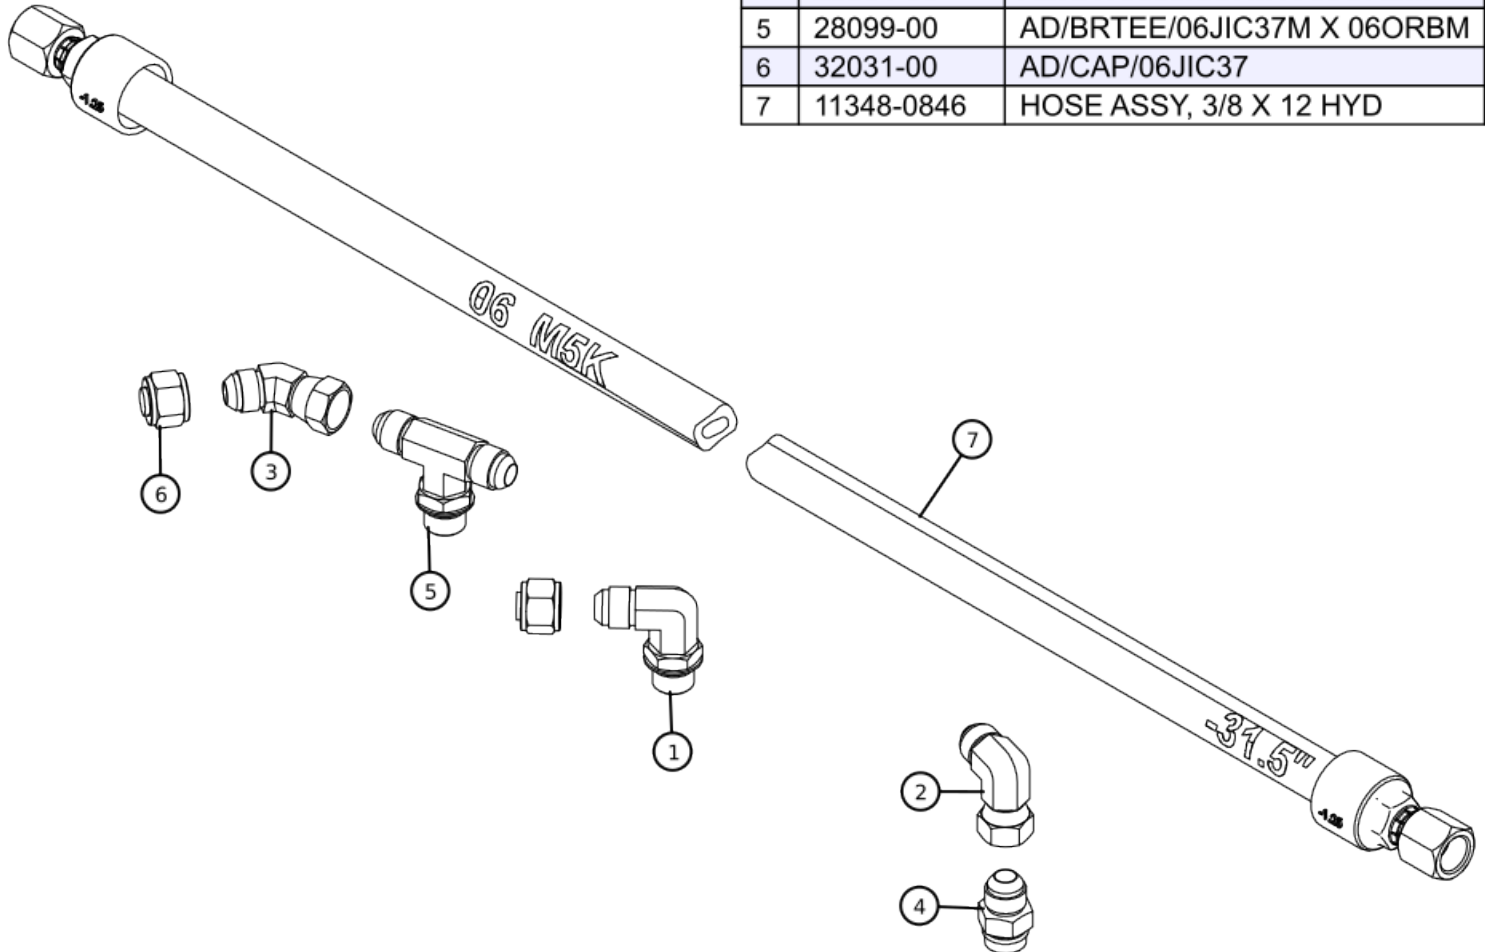

358652-00

Table of Contents

Book Page	Page Number
358652-00	2
229596-00	4
228474-00	6
35727-00	8

ID	Part Number	Description	Qty
1	158503-00	LOCK PIN, FOR CVMC-JRB/416	2
2	30916-00-A	DOWEL PIN, FOR NEW QKM TUBE	2
3	119311-04.2	CYL, 2 MASTER, DOUBLE SHAFT	1
4	229596-00	QKMKXB/119311-4.2	1
5	228474-00	QKMKJB	1
6	35727-00	QKMKB/GENERIC-24V (NEW	1

Pos	SKU	Description	Qty
1	158503-00	LOCK PIN, FOR CVMC-JRB/416 RB, 2 CR	2
2	30916-00-A	DOWEL PIN, FOR NEW QKM TUBE	2
3	119311-04.2	CYL, 2 MASTER, DOUBLE SHAFT 1CS/FLAT /TH1/-/3000/#6ORB	1
358652-00	358652-00	CVMC/VOLL-JRB-416/L60H EOH INCLUDED	1

ID	Part Number	Description	Qty
1	10757-00	AD/90/06ORBM X 06JIC37M	1
2	11215-00	AD/90/06JIC37M X 06JIC37SF	1
3	120696-00	AD/45/06JIC37SF X 06JIC37M	1
4	23504-00	AD/STR/06JIC37M X 06ORBM	1
5	28099-00	AD/BRTEE/06JIC37M X 06ORBM	1
6	32031-00	AD/CAP/06JIC37	2
7	11348-0846	HOSE ASSY, 3/8 X 12 HYD	1

ID	Part Number	Description	Qty
1	11212-00	AD/RUNTEE/06JIC37M X 06JIC37SF	2
2	12143-00	AD/RUNTEE/06ORSM X 06ORSSF	2
3	19389-00	AD/STR/06ORSM X 06ORBM	4
4	33577-00	HOSE CLAMP	1
5	11455-00	LOCKWASHER, 1/4" SPRING	2
6	11473-00	NUT, 1/4 UNC, GR 5	2
7	11492-00	FLATWASHER, 1/4	4
8	11518-00	HCS, 1/4 UNC X 2, GR 5	2
9	11348-0293	HOSE ASSY, 3/8 X 060 HYD	2
10	11348-0351	HOSE ASSY, 3/8 X 060 HYD	2
11	11348-0167	HOSE ASSY, 3/8 X 180 HYD	2
12	12025-00	*TIE WRAP, COUPLER KITS	12
13	12030-00	*TIE WRAP, WING ASSY KITS	6
14	19394-00	SWITCH, PUSH BUTTON (COUPLERS)	1
15	20103-00-B	VALVE MOUNTING BRKT	1
16	20256-00	VALVE, CRAIG COUPLER/24V	1
17	23997-12	SHRINK TUBE, 1/4"	1
18	28744-00	FUSE LINK, 10 AMP IN LINE	1
19	73644-60	WIRE, SINGLE CONDUCTOR,	1
20	73659-100	LOOM, 3/8" ID PLASTIC	1