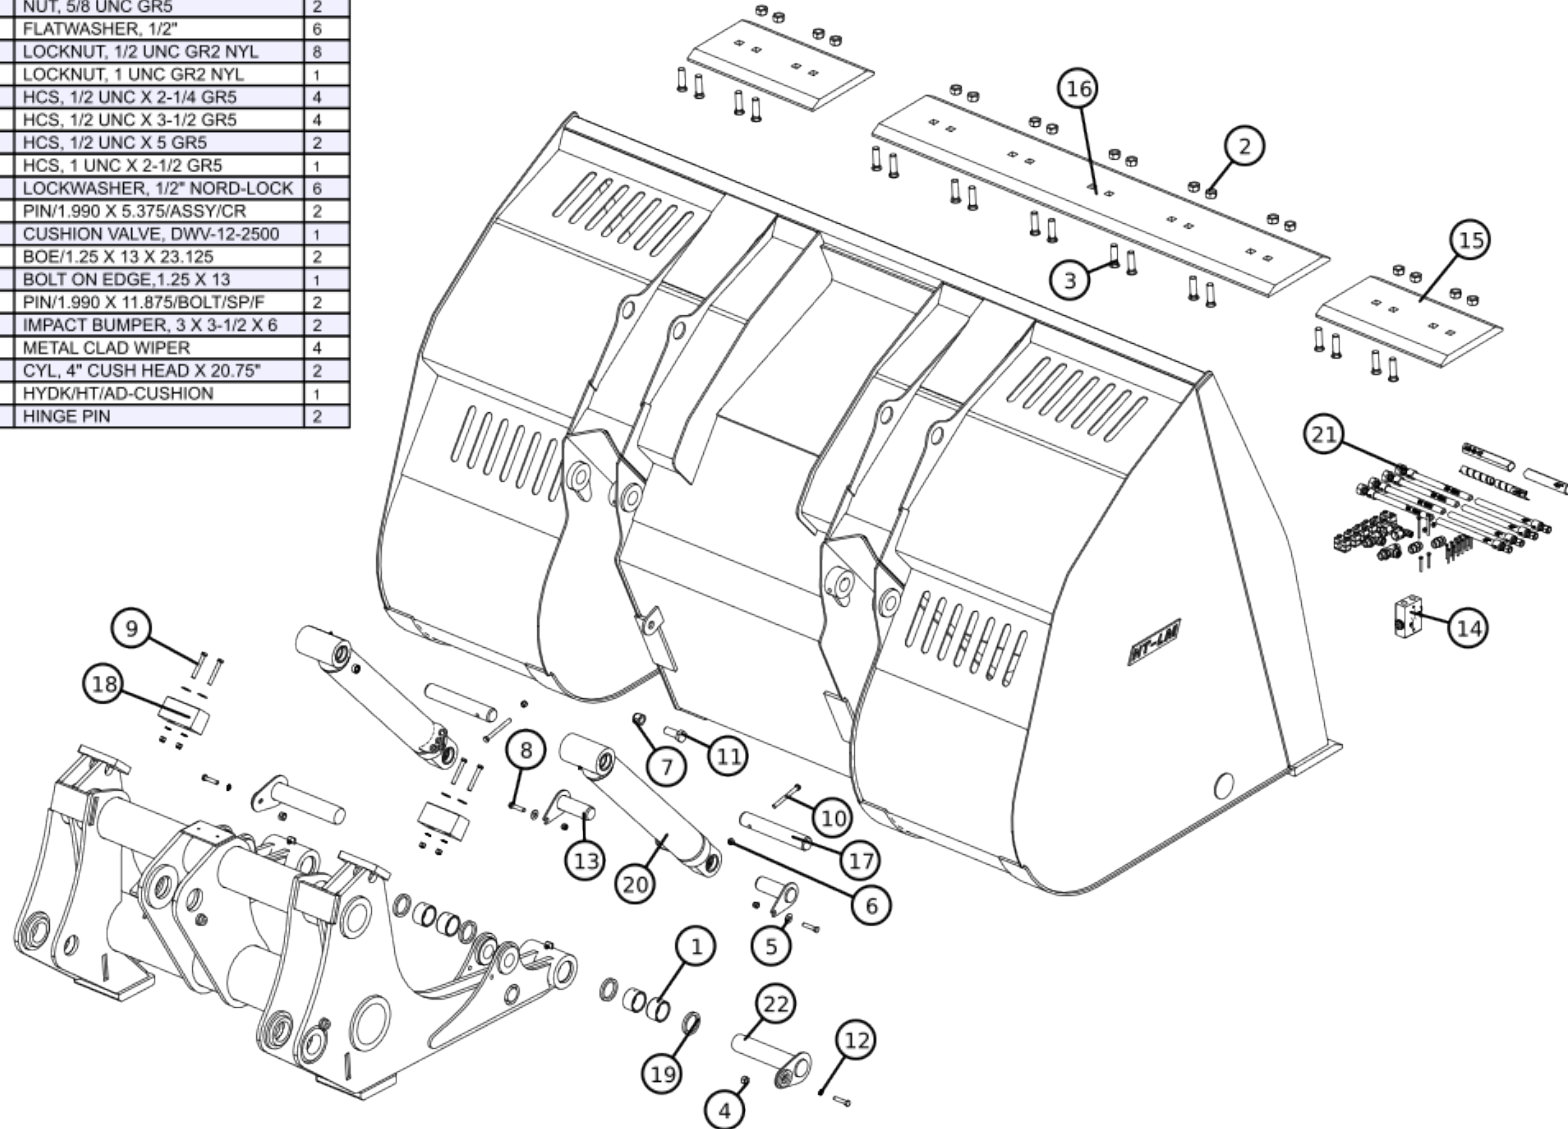

505722-01

Table of Contents

Book Page	Page Number
505722-01	2
383092-00	5

BOM ID	PartNo (config)	Description	Qty
1	05427-00	BUSHING, 2.500 ID X 3.000 OD	4
2	103242-00	NUT, 7/8 UNC GR8	18
3	11330-00	SBB, 7/8 UNC X 3-1/4 GR8	18
4	11478-00	NUT, 5/8 UNC GR5	2
5	11495-00	FLATWASHER, 1/2"	6
6	11506-00	LOCKNUT, 1/2 UNC GR2 NYL	8
7	11510-00	LOCKNUT, 1 UNC GR2 NYL	1
8	11578-00	HCS, 1/2 UNC X 2-1/4 GR5	4
9	11581-00	HCS, 1/2 UNC X 3-1/2 GR5	4
10	11584-00	HCS, 1/2 UNC X 5 GR5	2
11	11628-00	HCS, 1 UNC X 2-1/2 GR5	1
12	167100-00	LOCKWASHER, 1/2" NORD-LOCK	6
13	184905-00	PIN/1.990 X 5.375/ASSY/CR	2
14	24432-00	CUSHION VALVE, DWV-12-2500	1
15	25589-00-B	BOE/1.25 X 13 X 23.125	2
16	28190-00-B	BOLT ON EDGE, 1.25 X 13	1
17	293359-00	PIN/1.990 X 11.875/BOLT/SP/F	2
18	30368-00	IMPACT BUMPER, 3 X 3-1/2 X 6	2
19	350203-00	METAL CLAD WIPER	4
20	373025-20.75	CYL, 4" CUSH HEAD X 20.75"	2
21	383092-00	HYDK/HT/AD-CUSHION	1
22	389944-00	HINGE PIN	2

Pos	SKU	Description	Qty
20	373025-20.75	CYL, 4" CUSH HEAD X 20.75" 2.5CS/CH /TH/-/4000/#80RB	2
22	389944-00	HINGE PIN	2

ID	Part Number	Description	Qty
1	380620-00	AD/RUNTEE/12ORBM X 12ORS	1
2	11503-00	LOCKNUT, 5/16 UNC/NYL/100B/GR2	2
3	11541-00	HCS, 5/16" UNC X 3", GR 5	2
4	140470-00	AD/CAP/12ORS	2
5	143551-00	AD/90/08ORBM X 08ORS	2
6	152604-00	AD/RUNTEE/12ORBM X 12ORS	1
7	24432-00	CUSHION VALVE	1
8	27642-00	AD/STR/12ORS	2