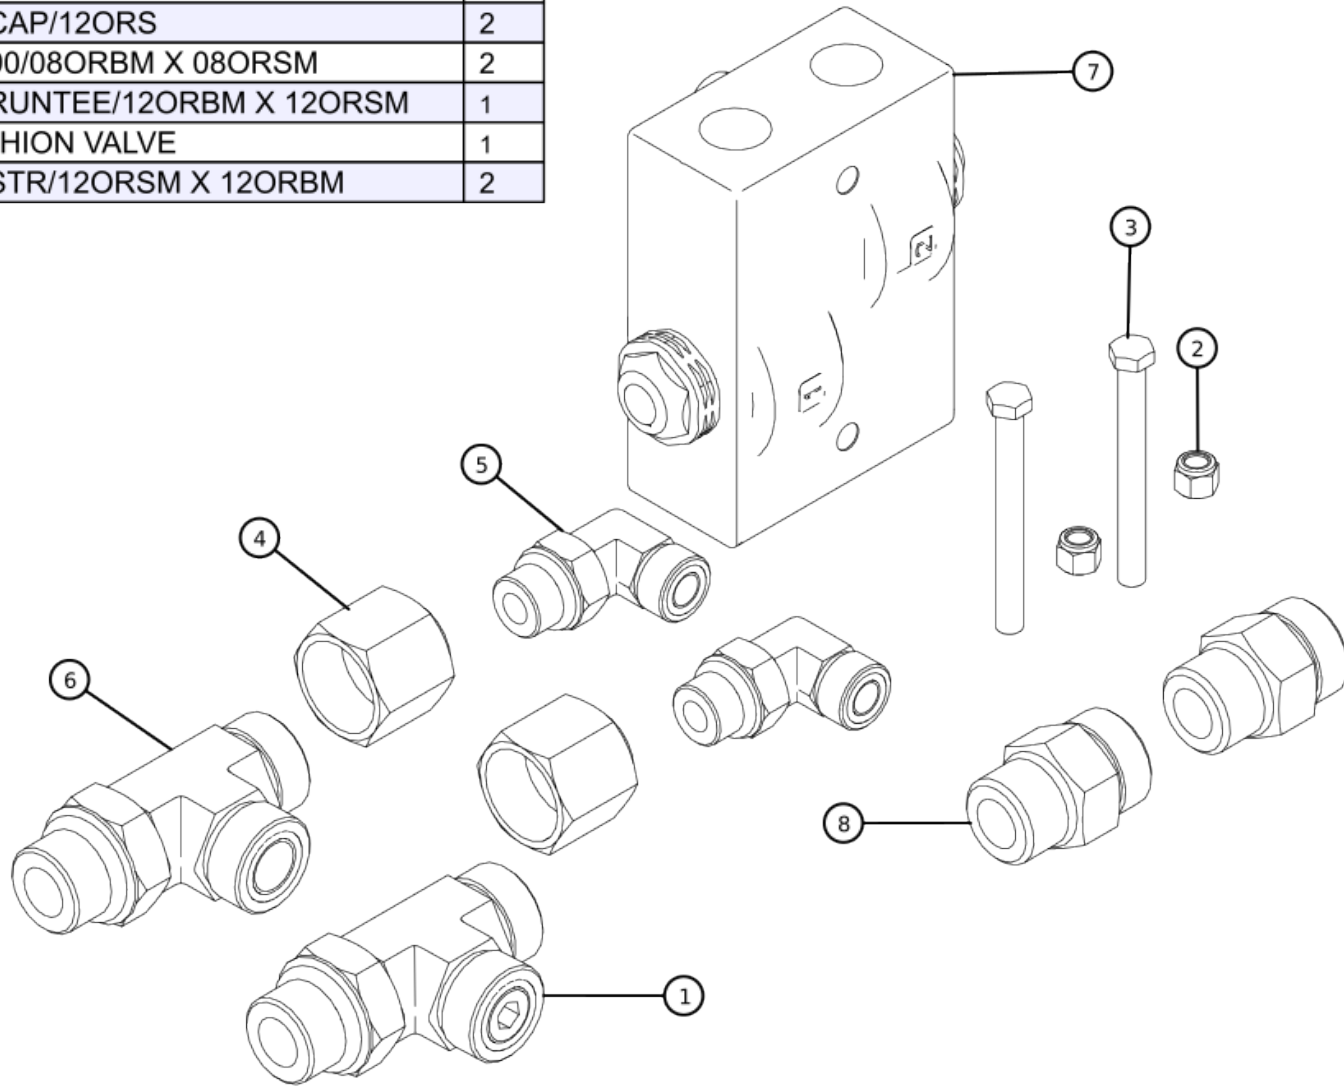

505722-01

Table of Contents

Book Page	Page Number
505722-01	2
383092-00	5

BOM ID	PartNo (config)	Description	Qty
1	05427-00	BUSHING, 2.500 ID X 3.000 OD	4
2	103242-00	NUT, 7/8 UNC GR8	18
3	11330-00	SBB, 7/8 UNC X 3-1/4 GR8	18
4	11478-00	NUT, 5/8 UNC GR5	2
5	11495-00	FLATWASHER, 1/2"	6
6	11506-00	LOCKNUT, 1/2 UNC GR2 NYL	8
7	11510-00	LOCKNUT, 1 UNC GR2 NYL	1
8	11578-00	HCS, 1/2 UNC X 2-1/4 GR5	4
9	11581-00	HCS, 1/2 UNC X 3-1/2 GR5	4
10	11584-00	HCS, 1/2 UNC X 5 GR5	2
11	11628-00	HCS, 1 UNC X 2-1/2 GR5	1
12	167100-00	LOCKWASHER, 1/2" NORD-LOCK	6
13	184905-00	PIN/1.990 X 5.375/ASSY/CR	2
14	24432-00	CUSHION VALVE, DWV-12-2500	1
15	25589-00-B	BOE/1.25 X 13 X 23.125	2
16	28190-00-B	BOLT ON EDGE, 1.25 X 13	1
17	293359-00	PIN/1.990 X 11.875/BOLT/SP/F	2
18	30368-00	IMPACT BUMPER, 3 X 3-1/2 X 6	2
19	350203-00	METAL CLAD WIPER	4
20	373025-20.75	CYL, 4" CUSH HEAD X 20.75"	2
21	383092-00	HYDK/HT/AD-CUSHION	1
22	389944-00	HINGE PIN	2

Pos	SKU	Description	Qty
20	373025-20.75	CYL, 4" CUSH HEAD X 20.75" 2.5CS/CH /TH/-/4000/#80RB	2
22	389944-00	HINGE PIN	2

ID	Part Number	Description	Qty
1	380620-00	AD/RUNTEE/12ORBM X 12ORS	1
2	11503-00	LOCKNUT, 5/16 UNC/NYL/100B/GR2	2
3	11541-00	HCS, 5/16" UNC X 3", GR 5	2
4	140470-00	AD/CAP/12ORS	2
5	143551-00	AD/90/08ORBM X 08ORS	2
6	152604-00	AD/RUNTEE/12ORBM X 12ORS	1
7	24432-00	CUSHION VALVE	1
8	27642-00	AD/STR/12ORS	2