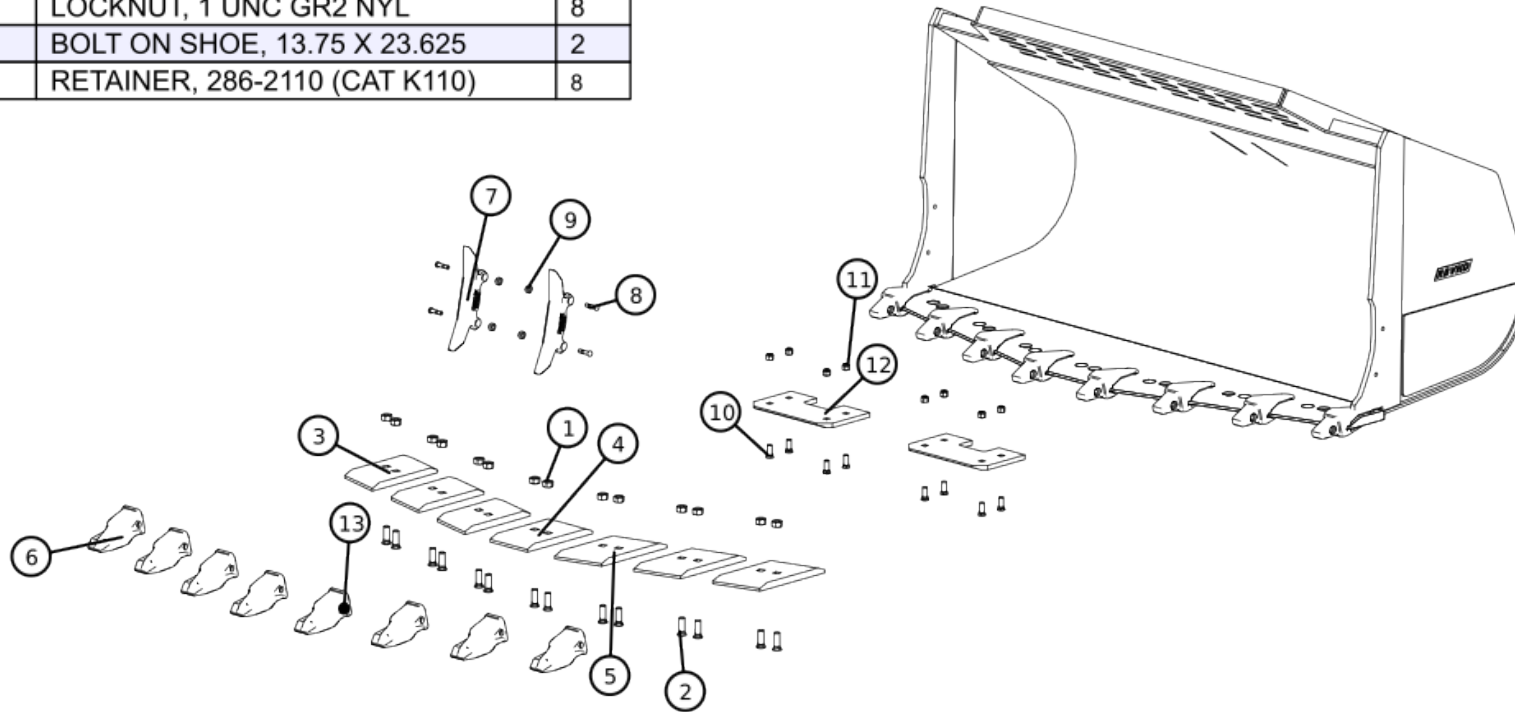

467811-04

Table of Contents

Book Page	Page Number
467811-04	2

ID	Part Number	Description	Qty
1	19298-00	NUT, 1-1/4 UNC GR8	14
2	19297-00	SBB, 1-1/4 UNC X 3-3/4 GR8	14
3	396082-00	SEGMENT/RIGHT/425-838-A110RNR	3
4	396081-00	SEGMENT/CENTRE/425-838-A110NR	1
5	396083-00	SEGMENT/LEFT/425-838-A110LNR	3
6	223-8111	TOOTH, 223-8111 (CAT K110)	8
7	152476-00	WEAR SHROUD, SIDE BAR 9J9600	2
8	152499-00	PIN, FOR WEAR SHROUD 9J9600	4
9	173672-00	RETAINER, 114-0359 (CAT=J350)	4
10	10916-00	SBB, 1 UNC X 2-3/4 GR8	8
11	11510-00	LOCKNUT, 1 UNC GR2 NYL	8
12	159192-00	BOLT ON SHOE, 13.75 X 23.625	2
13	286-2110	RETAINER, 286-2110 (CAT K110)	8

Pos	SKU	Description	Qty
467811-00	467811-04	RBVHD-7.500/DIR/KOML/WA500-8 KOMSEG/CAT-TW/SEG/SB/OT/138	1
1	19298-00	NUT, 1-1/4 UNC GR8 CAT/3K9770	14
2	19297-00	SBB, 1-1/4 UNC X 3-3/4 GR8	14
3	396082-00	SEGMENT/RIGHT/425-838-A110RNR PL, 1-1/2 400	3
4	396081-00	SEGMENT/CENTRE/425-838-A110NR PL, 1-1/2 400	1
5	396083-00	SEGMENT/LEFT/425-838-A110LNR PL, 1-1/2 400	3
6	223-8111	CAT TOOTH, 223-8111 (CAT K110)	8
7	152476-00	WEAR SHROUD, SIDE BAR 9J9600 BLACK CAT (1-1/4" SIDECUTTER)	2
8	152499-00	PIN, FOR WEAR SHROUD 9J9600 BLACKCAT	4
9	173672-00	RETAINER, 114-0359 (CAT=J350) BLACK CAT/HEAVY DUTY RETAINER	4
10	10916-00	SBB, 1 UNC X 2-3/4 GR8	8
11	11510-00	LOCKNUT, 1 UNC GR2 NYL	8
12	159192-00	BOLT ON SHOE, 13.75 X 23.625 PL, 1 400	2
13	286-2110	CAT RETAINER, 286-2110 (K110)	1