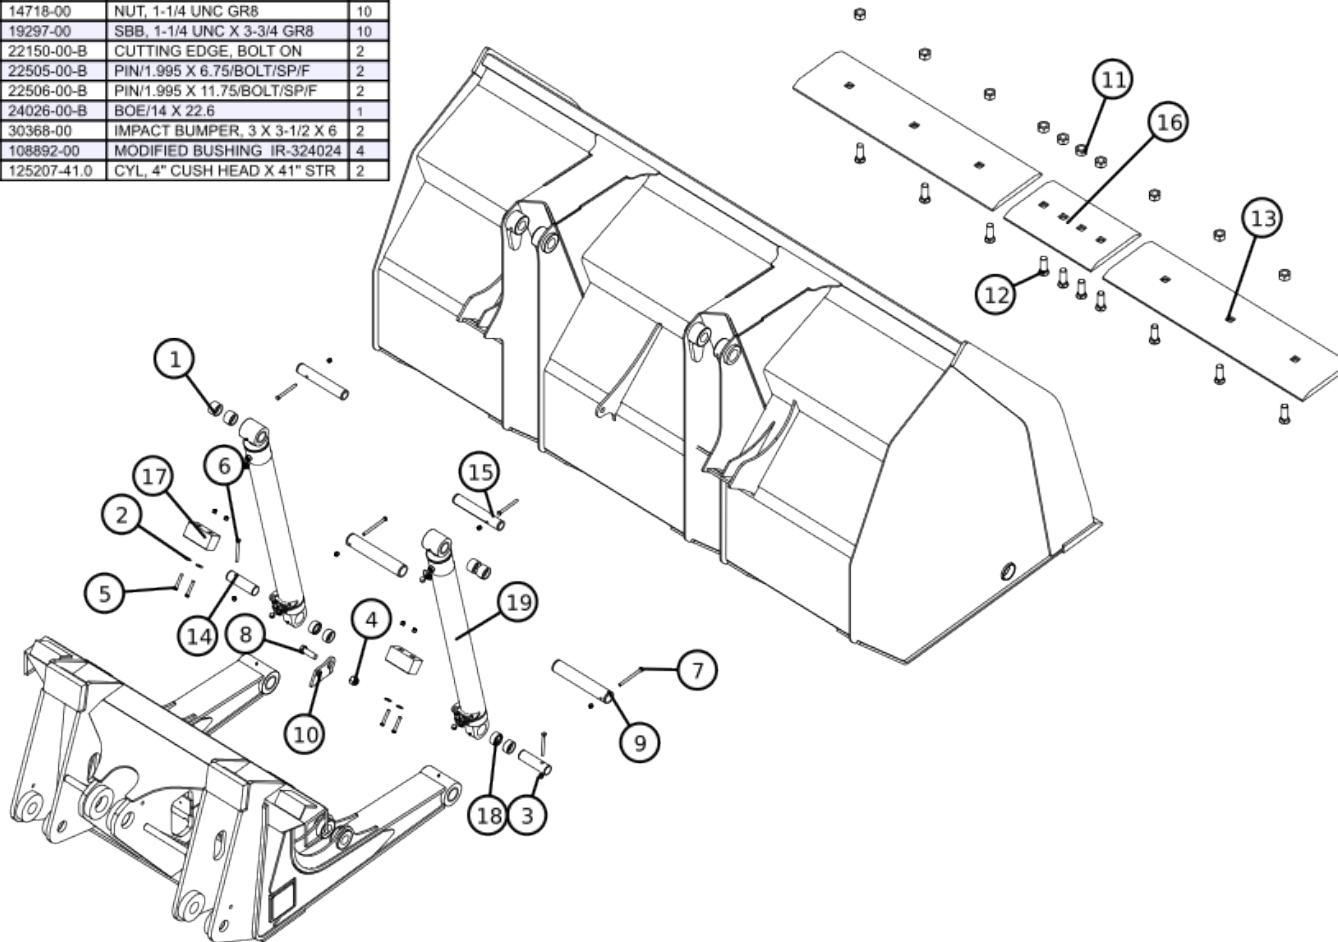

## Table of Contents

---

Book Page	Page Number
132419-01	2

ID	Part Number	Description	Qty
1	05426-01	BUSHING, 2.000 ID X 2.499 OD	4
2	11495-00	FLATWASHER, 1/2"	4
3	11506-00	LOCKNUT, 1/2 UNC GR2 NYL	10
4	11510-00	LOCKNUT, 1 UNC GR2 NYL	1
5	11580-00	HCS, 1/2 UNC X 3 GR5	4
6	11584-00	HCS, 1/2 UNC X 5 GR5	4
7	11585-00	HCS, 1/2 UNC X 6 GR5	2
8	11629-00	HCS, 1 UNC X 3 GR5	1
9	123068-00	PIN/2.488 X 13.750/BOLT/SP/F	2
10	125055-00	TRANSPORT LOCKING LUG	1
11	14718-00	NUT, 1-1/4 UNC GR8	10
12	19297-00	SBB, 1-1/4 UNC X 3-3/4 GR8	10
13	22150-00-B	CUTTING EDGE, BOLT ON	2
14	22505-00-B	PIN/1.995 X 6.75/BOLT/SP/F	2
15	22506-00-B	PIN/1.995 X 11.75/BOLT/SP/F	2
16	24026-00-B	BOE/14 X 22.6	1
17	30368-00	IMPACT BUMPER, 3 X 3-1/2 X 6	2
18	108892-00	MODIFIED BUSHING IR-324024	4
19	125207-41.0	CYL, 4" CUSH HEAD X 41" STR	2

Pos	SKU	Description	Qty
132419-01	132419-01	~OBS/HT-LM-9.000/DIR/CATL CATBOE/- /-/FB/OT/126	1
1	05426-01	BUSHING, 2.000 ID X 2.499 OD X 1.510 LONG	4
2	11495-00	FLATWASHER, 1/2"	4
3	11506-00	LOCKNUT, 1/2 UNC GR2 NYL	10
4	11510-00	LOCKNUT, 1 UNC GR2 NYL	1
5	11580-00	HCS, 1/2 UNC X 3 GR5	4
6	11584-00	HCS, 1/2 UNC X 5 GR5	4
7	11585-00	HCS, 1/2 UNC X 6 GR5	2
8	11629-00	HCS, 1 UNC X 3 GR5	1
9	123068-00	PIN/2.488 X 13.750/BOLT/SP/F SP, 2-1/2	2
11	14718-00	NUT, 1-1/4 UNC GR8 (YELLOW ZINC)	10
12	19297-00	SBB, 1-1/4 UNC X 3-3/4 GR8	10
13	22150-00-B	CUTTING EDGE, BOLT ON PL, 1-1/4 400	2
14	22505-00-B/MFG	PIN/1.995 X 6.75/BOLT/SP/F SP, 2	1
15	22506-00-B/MFG	PIN/1.995 X 11.75/BOLT/SP/F SP, 2	1
16	24026-00-B	BOE/14 X 22.6 PL, 1-1/4 400	1
17	30368-00	IMPACT BUMPER, 3 X 3-1/2 X 6	2
18	108892-00	MODIFIED BUSHING IR-324024 FOR 29381-00-B BARREL LUG	4
19	125207-41.0/MFG	CYL, 4" CUSH HEAD X 41" STR 2.5CS/CH /TH/-/4000/#80RB	1