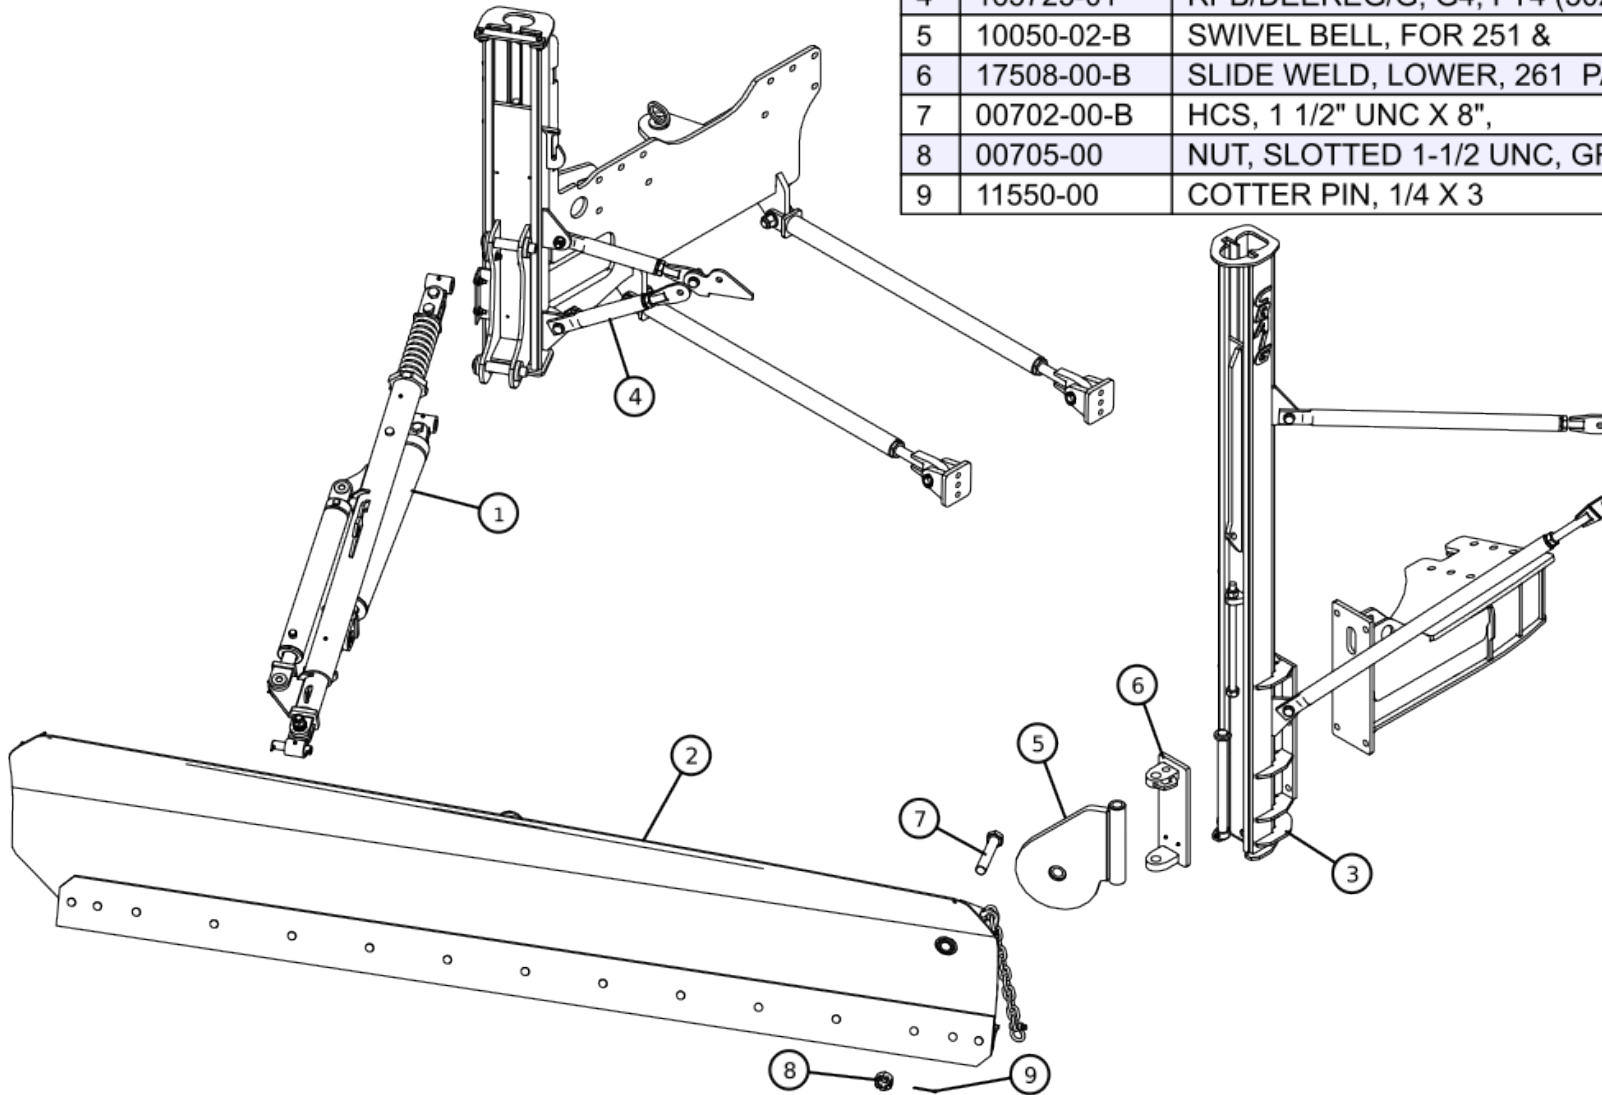

301600-00

Table of Contents

Book Page	Page Number
301600-00	2
06450-12-D	4
06600-06-D	6
155723-00	8
108480-12	10
152079-00	12
165725-01	14
19868-00-D	16

ID	Part Number	Description	Qty
1	06450-12-D	301 MASTER/GRADERS (STD)	1
2	108480-12	201-12/2,4,6,12,12...	1
3	152079-00	261-60 FP ASSY/DEEREG/G-SERIES	1
4	165725-01	RPB/DEEREG/G, G4, FT4 (302)	1
5	10050-02-B	SWIVEL BELL, FOR 251 &	1
6	17508-00-B	SLIDE WELD, LOWER, 261 PARTS	1
7	00702-00-B	HCS, 1 1/2" UNC X 8",	1
8	00705-00	NUT, SLOTTED 1-1/2 UNC, GR 5	1
9	11550-00	COTTER PIN, 1/4 X 3	1

Pos	SKU	Description	Qty
301600-301600-00	301600-00	302-12RM261-60/DEEREG/G, GP 302-STD-NR-LESS KITS	1
5	10050-02-B	SWIVEL BELL, FOR 251 & SOLID PLATE DESIGN	1
6	17508-00-B	SLIDE WELD, LOWER, 261 PARTS SALES ONLY C/W CHAIN LUG	1
7	00702-00-B	HCS, 1 1/2" UNC X 8", DRILLED	1
8	00705-00	NUT, SLOTTED 1-1/2 UNC, GR 5	1
9	11550-00	COTTER PIN, 1/4 X 3	1

ID	Part Number	Description	Qty
1	00760-00-A	PIN	1
2	06460-04-B	SWIVEL	2
3	06600-06-D	PUSH POLE, OUTER TUBE ASSEMBL	1
4	06601-04-D	PUSH POLE, INNER TUBE WELDMENT	1
5	07348-04-B	PIN, 1-1/2" X 4" LONG	1
6	07349-04-B	PIN, 1-1/4 DIA X 4 LONG	2
7	07356-00-A	SWIVEL, 2-1/2 OD X 1-9/32 ID	1
8	11469-00	FLATWASHER, 1", GR.8 (YZ)	6
9	11510-00	LOCKNUT, 1 UNC/NYL/20B/GR2	3
10	11534-00	COTTER PIN, 1/4 X 2-1/2	5
11	11633-00	HCS, 1 UNC X 5, GR 5 12 B	1
12	122309-00	HCS, 1 UNC X 4, GR 5	2
13	40405-26.6BS	CYL, 4" BORE X 26.625" STROKE	1
14	40463-21.5B	CYL, 3" BORE X 21-1/2" STROKE	1

ID	Part Number	Description	Qty
1	155723-00	PLUNGER ASSY, C/W 100 BAR	1
2	06849-00	SELF ALIGNING BUSHING	1
3	07932-00	BUSHING, 1.500 ID X 2.438 OD	1
4	12646-00	GREASE FITTING	4

Pos	SKU	Description	Qty
06600-06-D	06600-06-D	PUSH POLE, OUTER TUBE ASSEMBL FOR 06450-04	1
6	06849-00	SPHERICAL PLAIN BEARING 1.25 ID X 2 OD	1
7	07932-00	SPHERICAL PLAIN BEARING 1.5 ID X 2.4375 OD	1
8	12646-00	GREASE FITTING	4