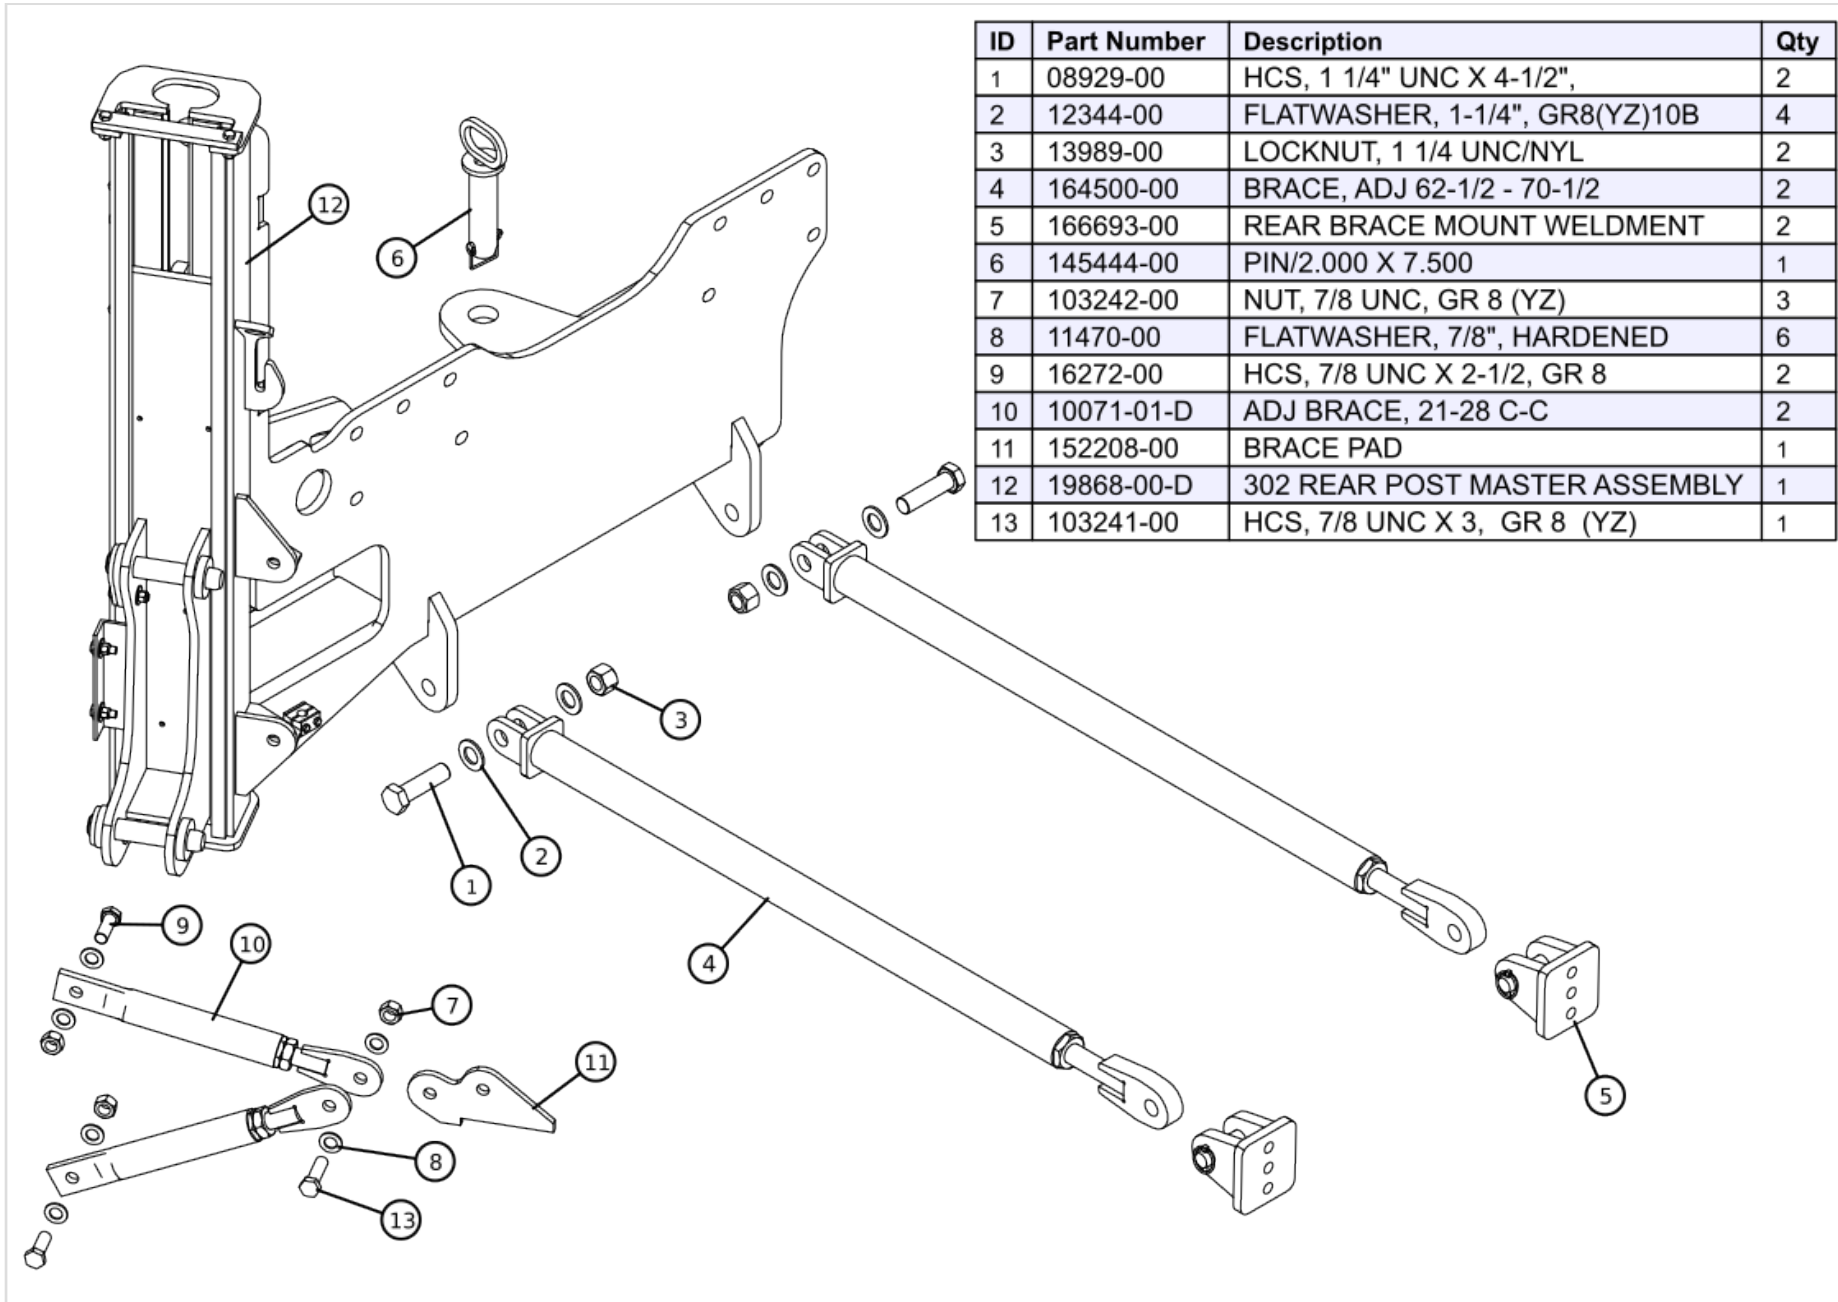

ID	Part Number	Description	Qty
1	08929-00	HCS, 1 1/4" UNC X 4-1/2"	2
2	12344-00	FLATWASHER, 1-1/4", GR8(YZ)10B	4
3	13989-00	LOCKNUT, 1 1/4 UNC/NYL	2
4	164500-00	BRACE, ADJ 62-1/2 - 70-1/2	2
5	166693-00	REAR BRACE MOUNT WELDMENT	2
6	145444-00	PIN/2.000 X 7.500	1
7	103242-00	NUT, 7/8 UNC, GR 8 (YZ)	3
8	11470-00	FLATWASHER, 7/8", HARDENED	6
9	16272-00	HCS, 7/8 UNC X 2-1/2, GR 8	2
10	10071-01-D	ADJ BRACE, 21-28 C-C	2
11	152208-00	BRACE PAD	1
12	19868-00-D	302 REAR POST MASTER ASSEMBLY	1
13	103241-00	HCS, 7/8 UNC X 3, GR 8 (YZ)	1