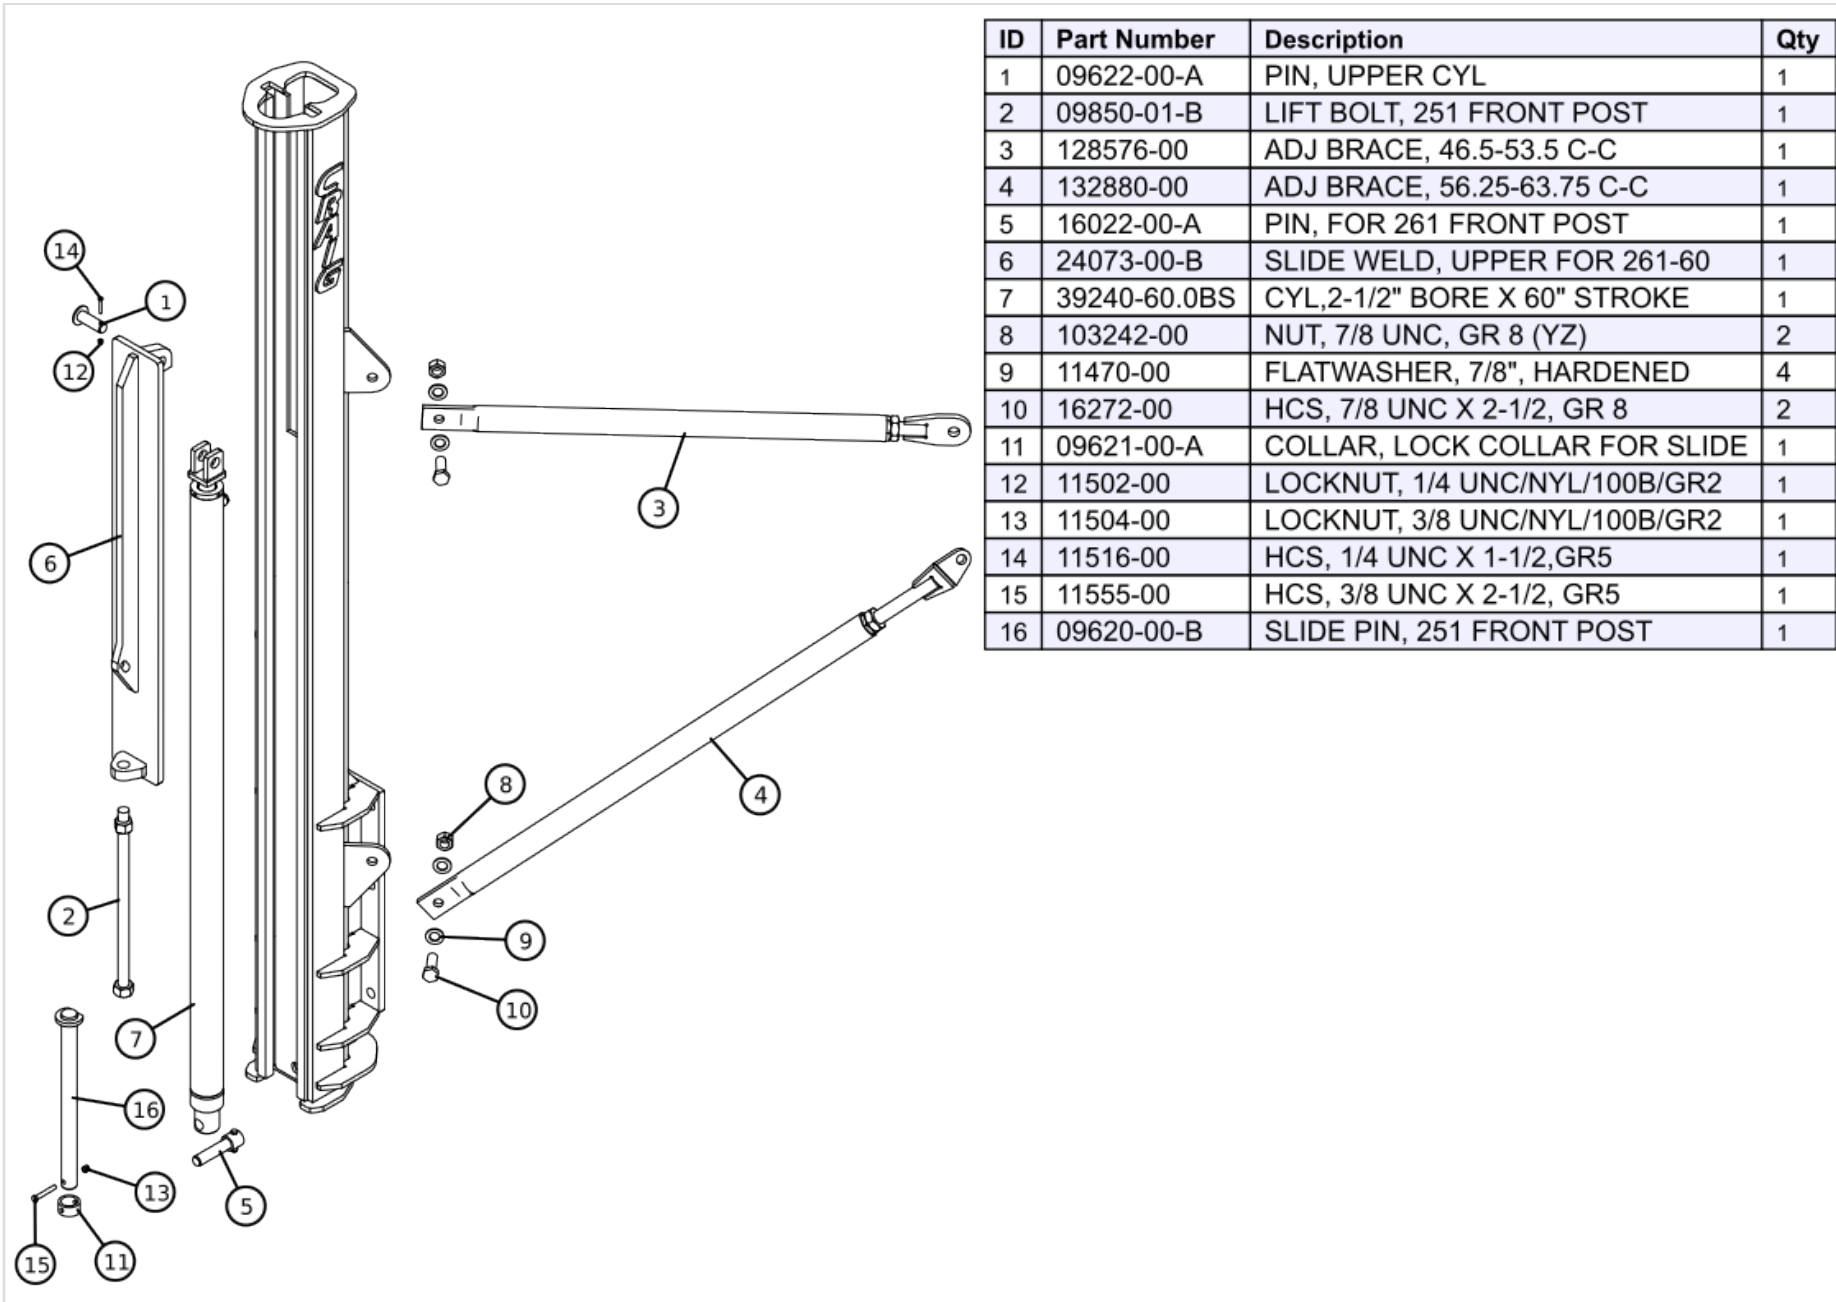

ID	Part Number	Description	Qty
1	00760-00-A	PIN	1
2	06460-04-B	SWIVEL	2
3	06600-06-D	PUSH POLE, OUTER TUBE ASSEMBL	1
4	06601-04-D	PUSH POLE, INNER TUBE WELDMENT	1
5	07348-04-B	PIN, 1-1/2" X 4" LONG	1
6	07349-04-B	PIN, 1-1/4 DIA X 4 LONG	2
7	07356-00-A	SWIVEL, 2-1/2 OD X 1-9/32 ID	1
8	11469-00	FLATWASHER, 1", GR.8 (YZ)	6
9	11510-00	LOCKNUT, 1 UNC/NYL/20B/GR2	3
10	11534-00	COTTER PIN, 1/4 X 2-1/2	5
11	11633-00	HCS, 1 UNC X 5, GR 5 12 B	1
12	122309-00	HCS, 1 UNC X 4, GR 5	2
13	40405-26.6BS	CYL, 4" BORE X 26.625" STROKE	1
14	40463-21.5B	CYL, 3" BORE X 21-1/2" STROKE	1

ID	Part Number	Description	Qty
1	155723-00	PLUNGER ASSY, C/W 100 BAR	1
2	06849-00	SELF ALIGNING BUSHING	1
3	07932-00	BUSHING, 1.500 ID X 2.438 OD	1
4	12646-00	GREASE FITTING	4

Pos	SKU	Description	Qty
06600-06-D	06600-06-D	PUSH POLE, OUTER TUBE ASSEMBL FOR 06450-04	1
6	06849-00	SPHERICAL PLAIN BEARING 1.25 ID X 2 OD	1
7	07932-00	SPHERICAL PLAIN BEARING 1.5 ID X 2.4375 OD	1
8	12646-00	GREASE FITTING	4

ID	Part Number	Description	Qty
1	00693-00	CLEVIS, 1/2 DIA	1
2	00762-00	CUTTING EDGE, 5/8 X 8 X	1
3	104240-18	CHAIN/1/2/GR 70	1
4	104846-14	CHAIN/3/8/GR 80	1
5	11478-00	NUT, 5/8 UNC, GR 5	15
6	12042-00	CB, 5/8" UNC X 2 1/2" GR 5	15
7	167180-00	LOCKWASHER, 5/8" NORD-LOCK	15
8	32769-00	CLEVIS, 3/8 DIA	1

Pos	SKU	Description	Qty
1	00693-00	CLEVIS, 1/2 DIA	1
2	00762-00	CUTTING EDGE, 5/8 X 8 X 144	1
3	104240-18	CHAIN/1/2/GR 70 CHAIN/1/2/GR 70	1
4	104846-14	CHAIN/3/8/GR 80 CHAIN 14in	1
5	11478-00	NUT, 5/8 UNC, GR 5	15
6	12042-00	CB, 5/8" UNC X 2 1/2" GR 5	15
7	167180-00	LOCKWASHER, 5/8" NORD-LOCK 0129514	15
8	32769-00	CLEVIS, 3/8 DIA	1