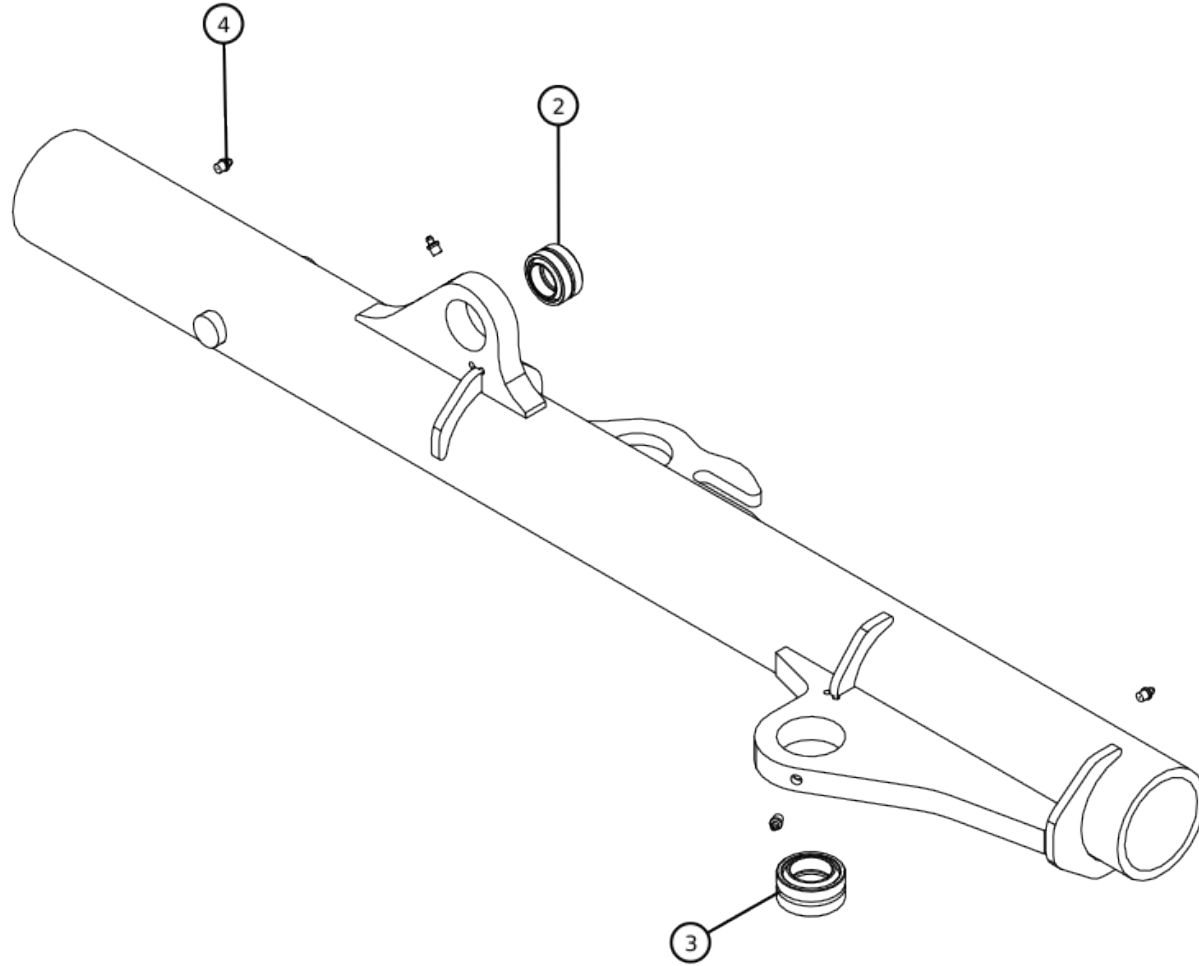

ID	Part Number	Description	Qty
1	155723-00	PLUNGER ASSY, C/W 100 BAR	1
2	06849-00	SELF ALIGNING BUSHING	1
3	07932-00	BUSHING, 1.500 ID X 2.438 OD	1
4	12646-00	GREASE FITTING	4