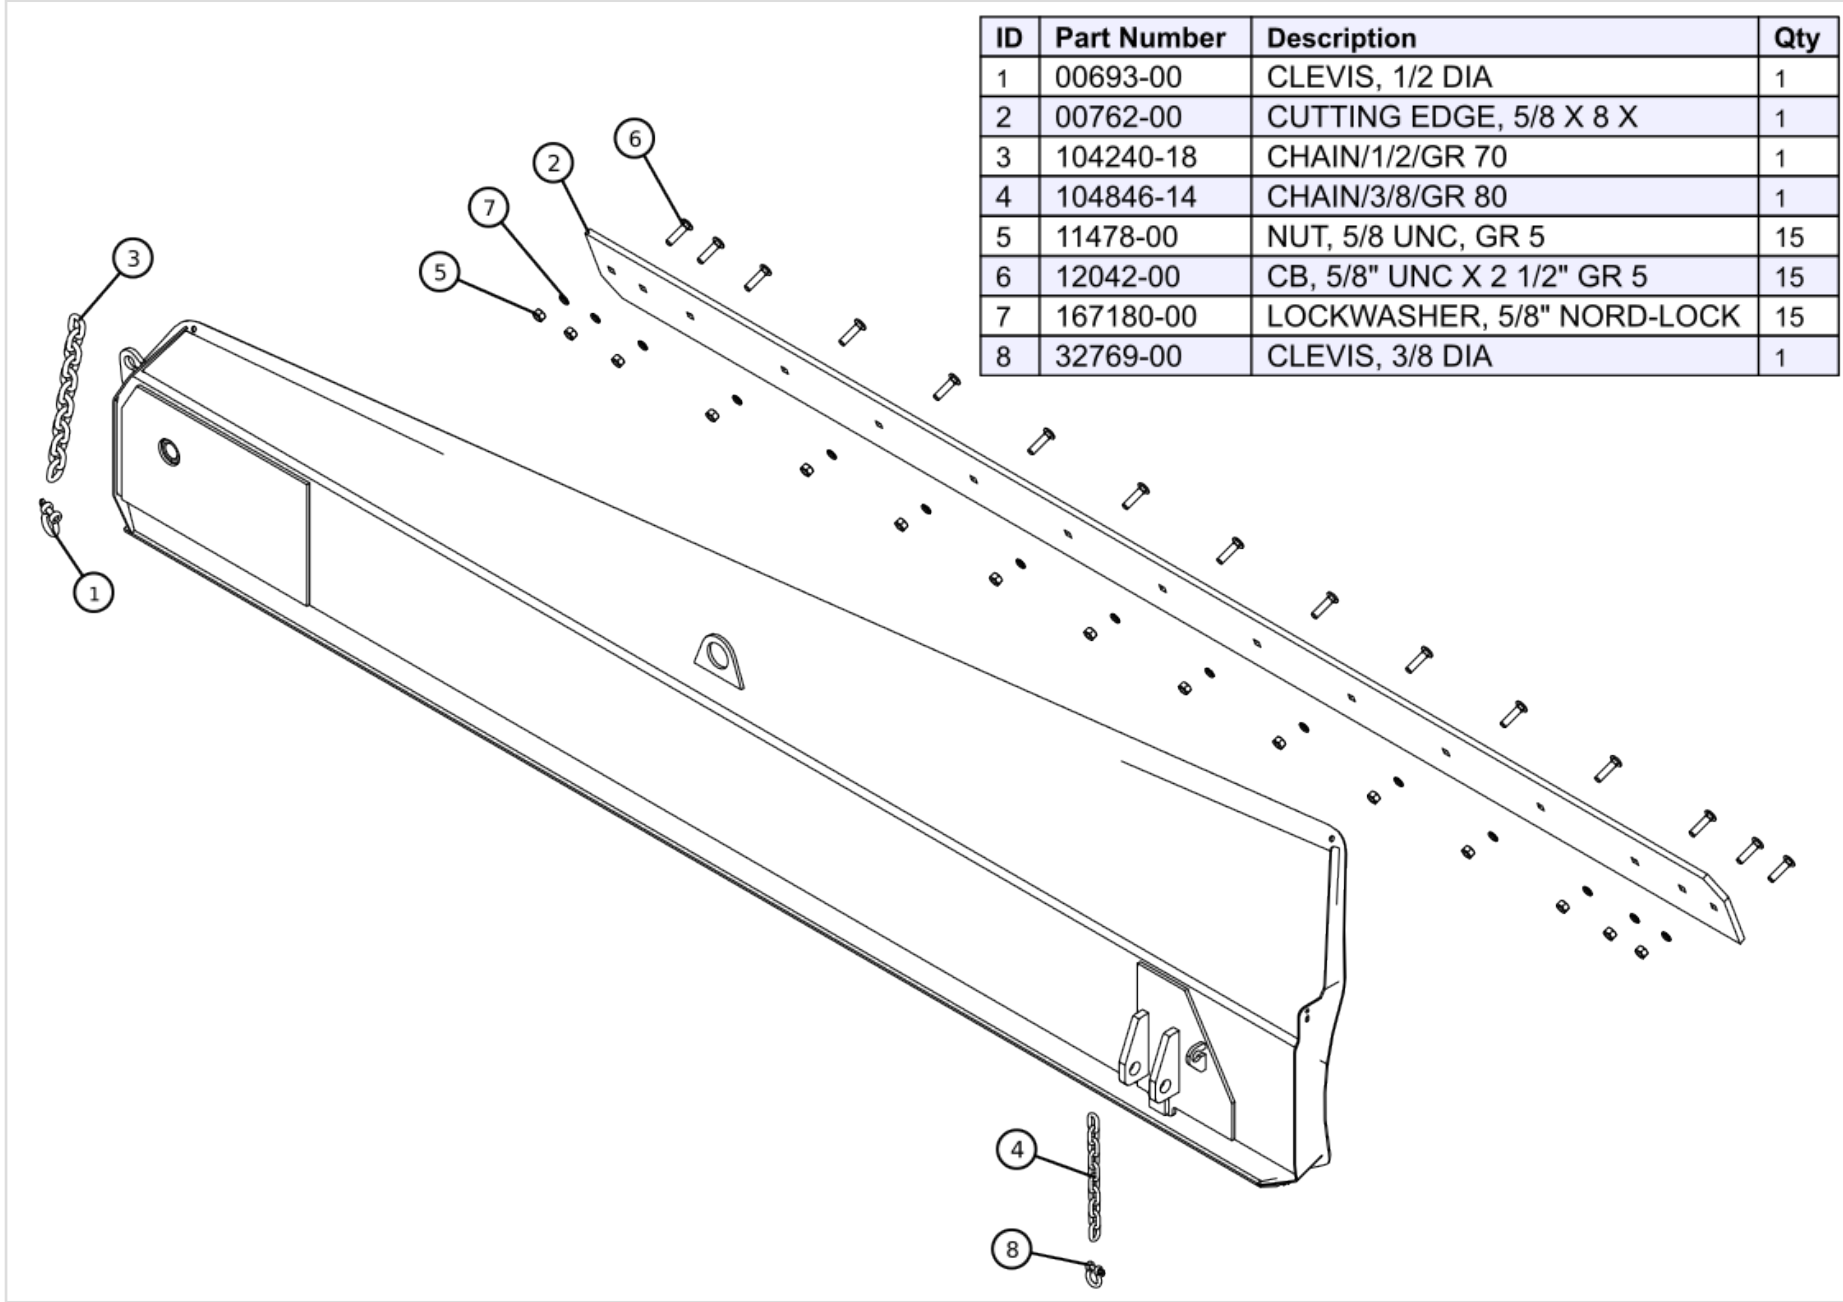

ID	Part Number	Description	Qty
1	00760-00-A	PIN	1
2	06460-04-B	SWIVEL	2
3	06600-06-D	PUSH POLE, OUTER TUBE ASSEMBL	1
4	06601-04-D	PUSH POLE, INNER TUBE WELDMENT	1
5	07348-04-B	PIN, 1-1/2" X 4" LONG	1
6	07349-04-B	PIN, 1-1/4 DIA X 4 LONG	2
7	07356-00-A	SWIVEL, 2-1/2 OD X 1-9/32 ID	1
8	11469-00	FLATWASHER, 1", GR.8 (YZ)	6
9	11510-00	LOCKNUT, 1 UNC/NYL/20B/GR2	3
10	11534-00	COTTER PIN, 1/4 X 2-1/2	5
11	11633-00	HCS, 1 UNC X 5, GR 5 12 B	1
12	122309-00	HCS, 1 UNC X 4, GR 5	2
13	40405-26.6BS	CYL, 4" BORE X 26.625" STROKE	1
14	40463-21.5B	CYL, 3" BORE X 21-1/2" STROKE	1

ID	Part Number	Description	Qty
1	155723-00	PLUNGER ASSY, C/W 100 BAR	1
2	06849-00	SELF ALIGNING BUSHING	1
3	07932-00	BUSHING, 1.500 ID X 2.438 OD	1
4	12646-00	GREASE FITTING	4

Pos	SKU	Description	Qty
06600-06-D	06600-06-D	PUSH POLE, OUTER TUBE ASSEMBL FOR 06450-04	1
6	06849-00	SPHERICAL PLAIN BEARING 1.25 ID X 2 OD	1
7	07932-00	SPHERICAL PLAIN BEARING 1.5 ID X 2.4375 OD	1
8	12646-00	GREASE FITTING	4

ID	Part Number	Description	Qty
1	00693-00	CLEVIS, 1/2 DIA	1
2	00762-00	CUTTING EDGE, 5/8 X 8 X	1
3	104240-18	CHAIN/1/2/GR 70	1
4	104846-14	CHAIN/3/8/GR 80	1
5	11478-00	NUT, 5/8 UNC, GR 5	15
6	12042-00	CB, 5/8" UNC X 2 1/2" GR 5	15
7	167180-00	LOCKWASHER, 5/8" NORD-LOCK	15
8	32769-00	CLEVIS, 3/8 DIA	1

Pos	SKU	Description	Qty
1	00693-00	CLEVIS, 1/2 DIA	1
2	00762-00	CUTTING EDGE, 5/8 X 8 X 144	1
3	104240-18	CHAIN/1/2/GR 70 CHAIN/1/2/GR 70	1
4	104846-14	CHAIN/3/8/GR 80 CHAIN 14in	1
5	11478-00	NUT, 5/8 UNC, GR 5	15
6	12042-00	CB, 5/8" UNC X 2 1/2" GR 5	15
7	167180-00	LOCKWASHER, 5/8" NORD-LOCK 0129514	15
8	32769-00	CLEVIS, 3/8 DIA	1